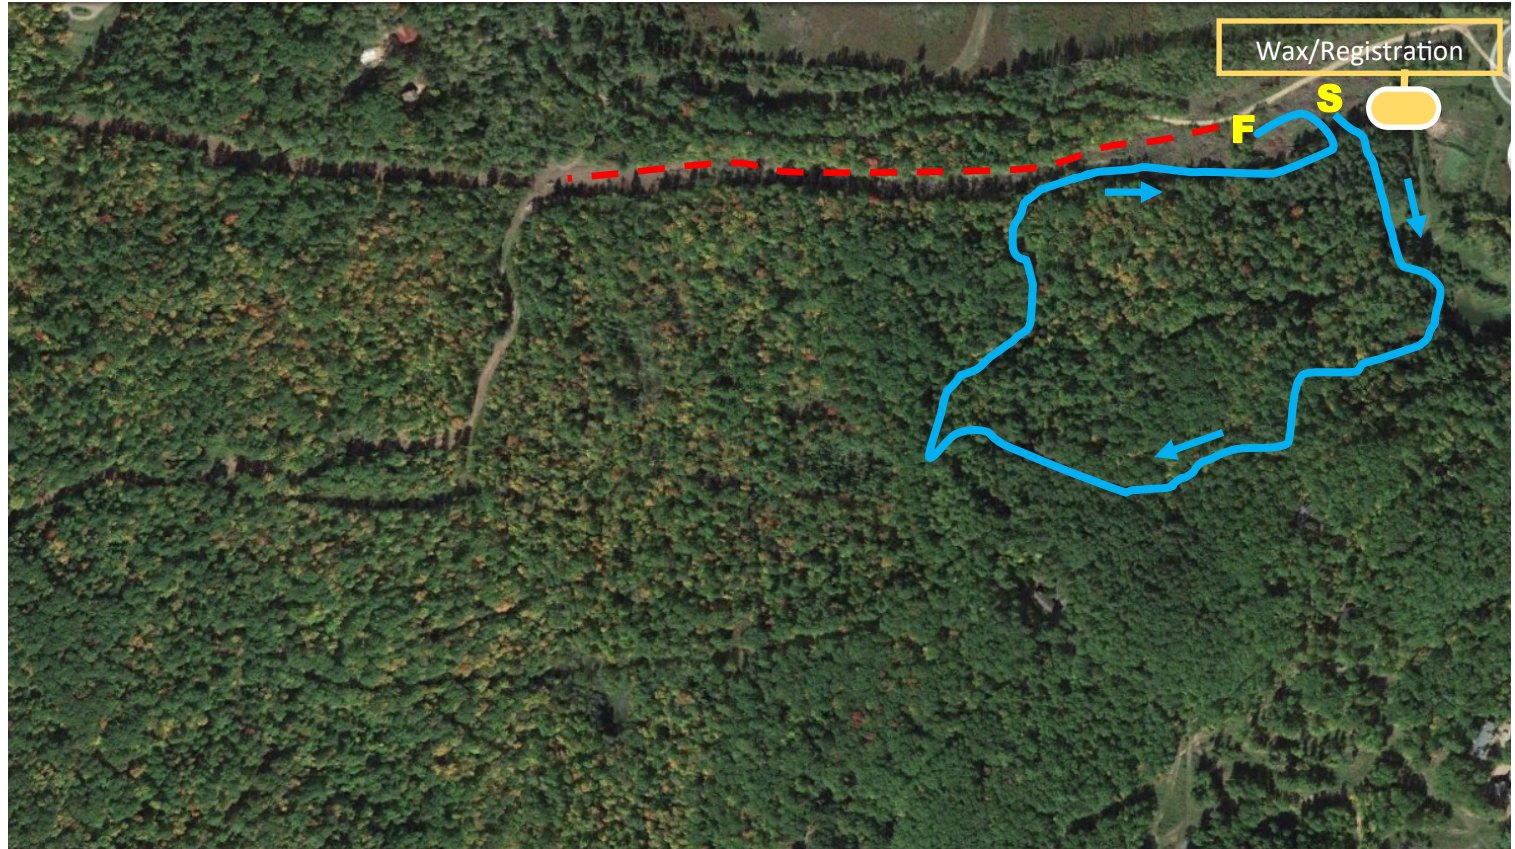

Sprint Race Course — Mens 1.59 KM

BIRKIE
Ski. Run. Bike. Live!

 1.59km Sprint Course

 Warm-up / Wax Test

Course length:	1,591m	Height difference (HD):	26m	Lowest point:	411m
Course category:	D	Maximum climb (MC):	17m	Highest point:	437m
		Total climb (TC):	46m		