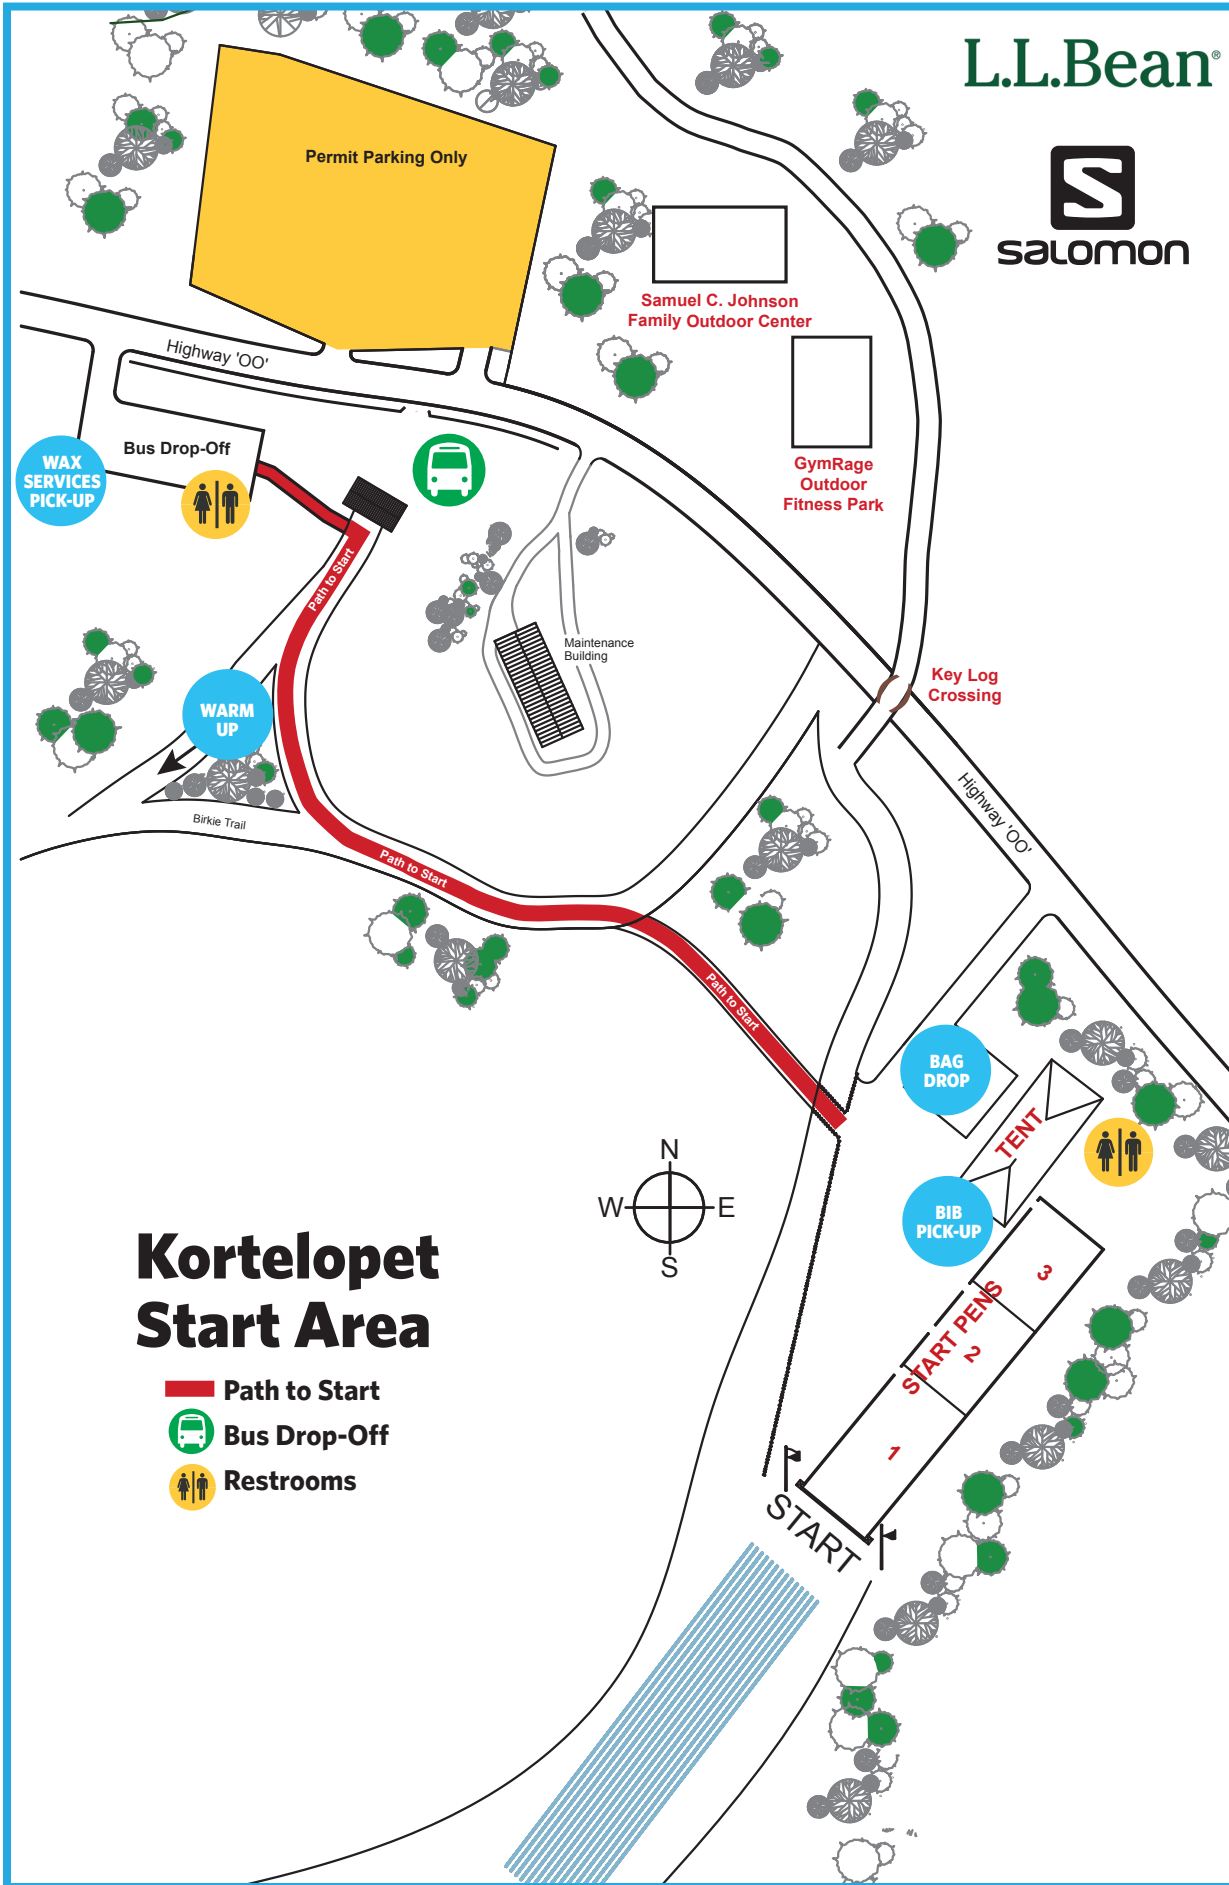

# Kortelopet

L.L.Bean®

Permit Parking Only

Samuel C. Johnson  
Family Outdoor Center

GymRage  
Outdoor  
Fitness Park

Highway 'OO'

Bus Drop-Off

WAX  
SERVICES  
PICK-UP

WARM  
UP

Maintenance  
Building

Key Log  
Crossing

Highway 'OO'

Path to Start

Path to Start

Birke Trail

BAG  
DROP

BIB  
PICK-UP

TENT

START PENS  
1 2 3  
4 5 6 7

START

## Kortelopet Start Area

- Path to Start
- Bus Drop-Off
- Restrooms