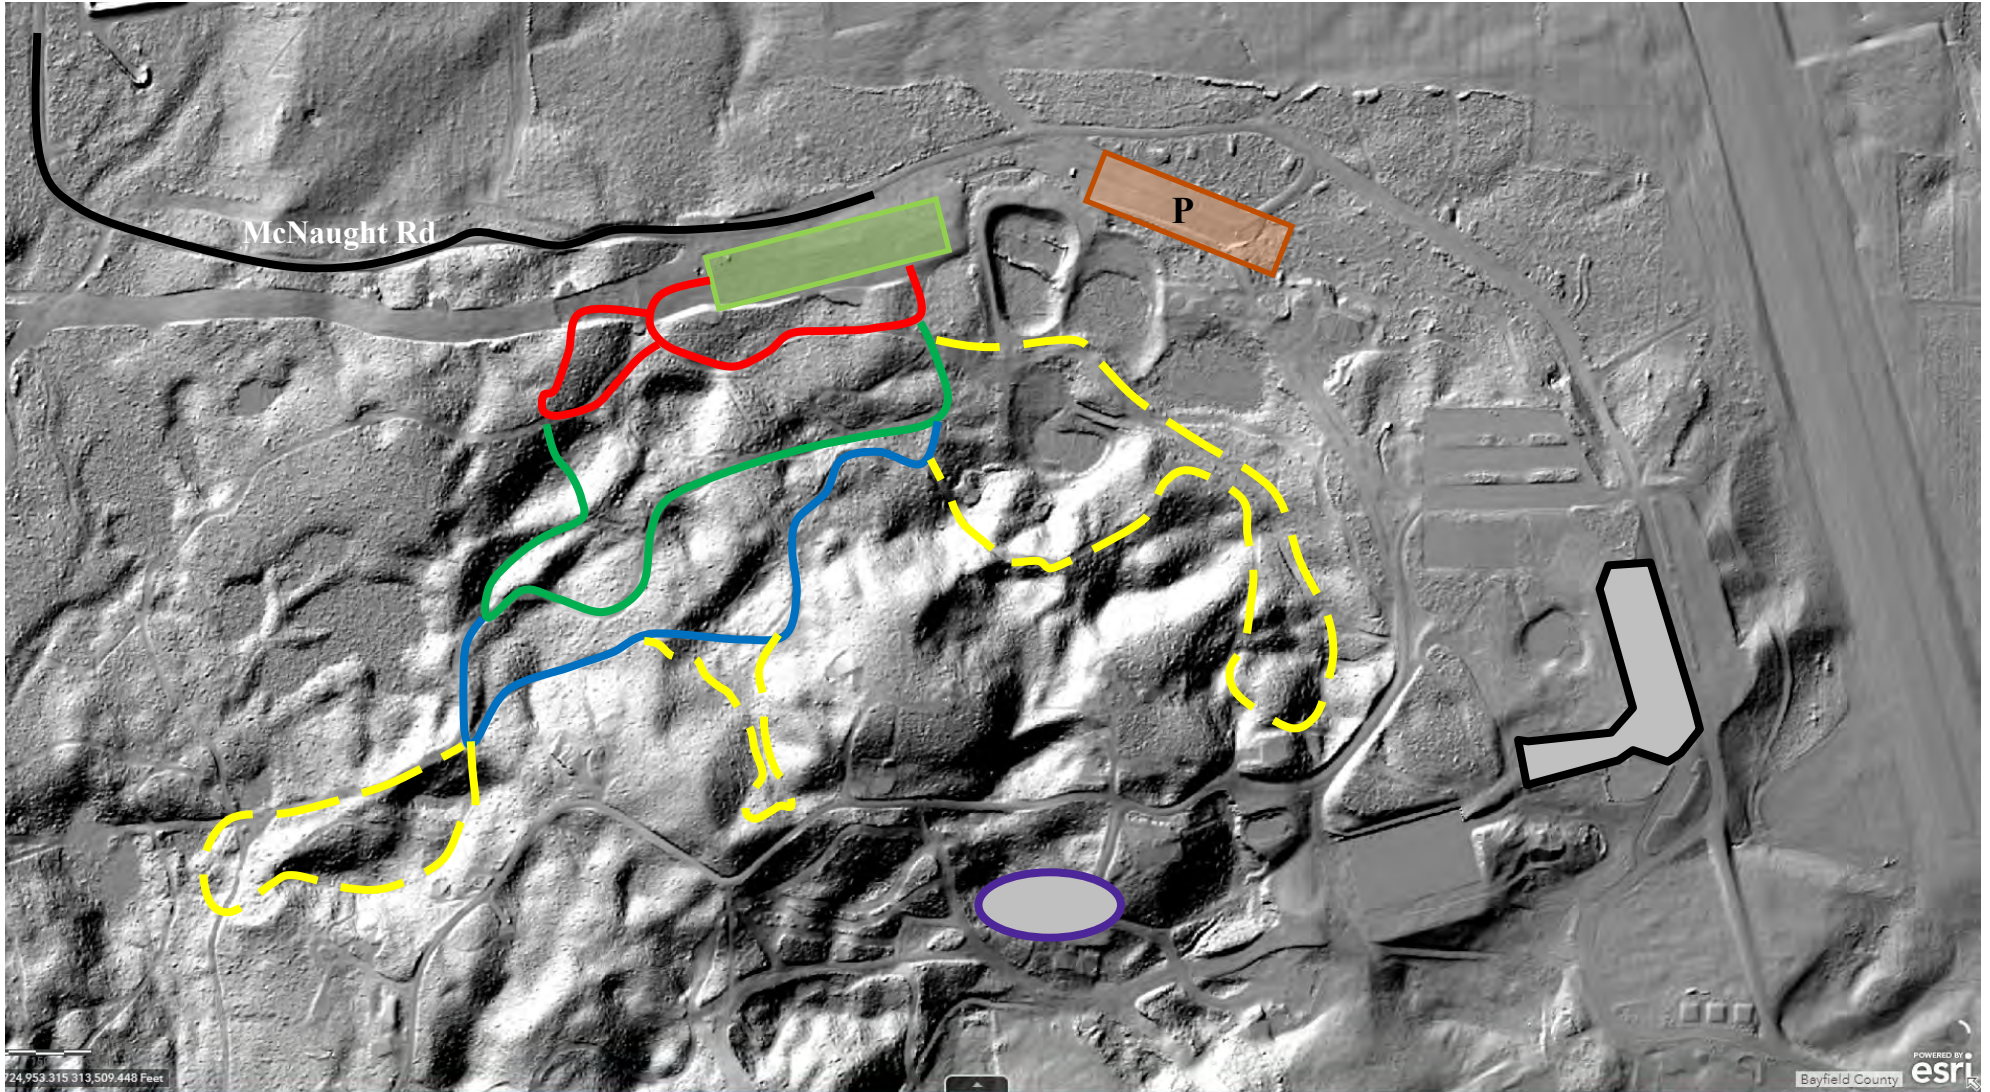

Birkie Trail Head | Cable Wi | Snowmaking Venue

Telemark Condos

Old Telemark Lodge

Birkie Stadium

Parking

Snow Loop 1 (800M)

Snow Loop 2 (800M)

Snow Loop 3 (700M)

FUTURE
Snow Loop(s) (2000M)