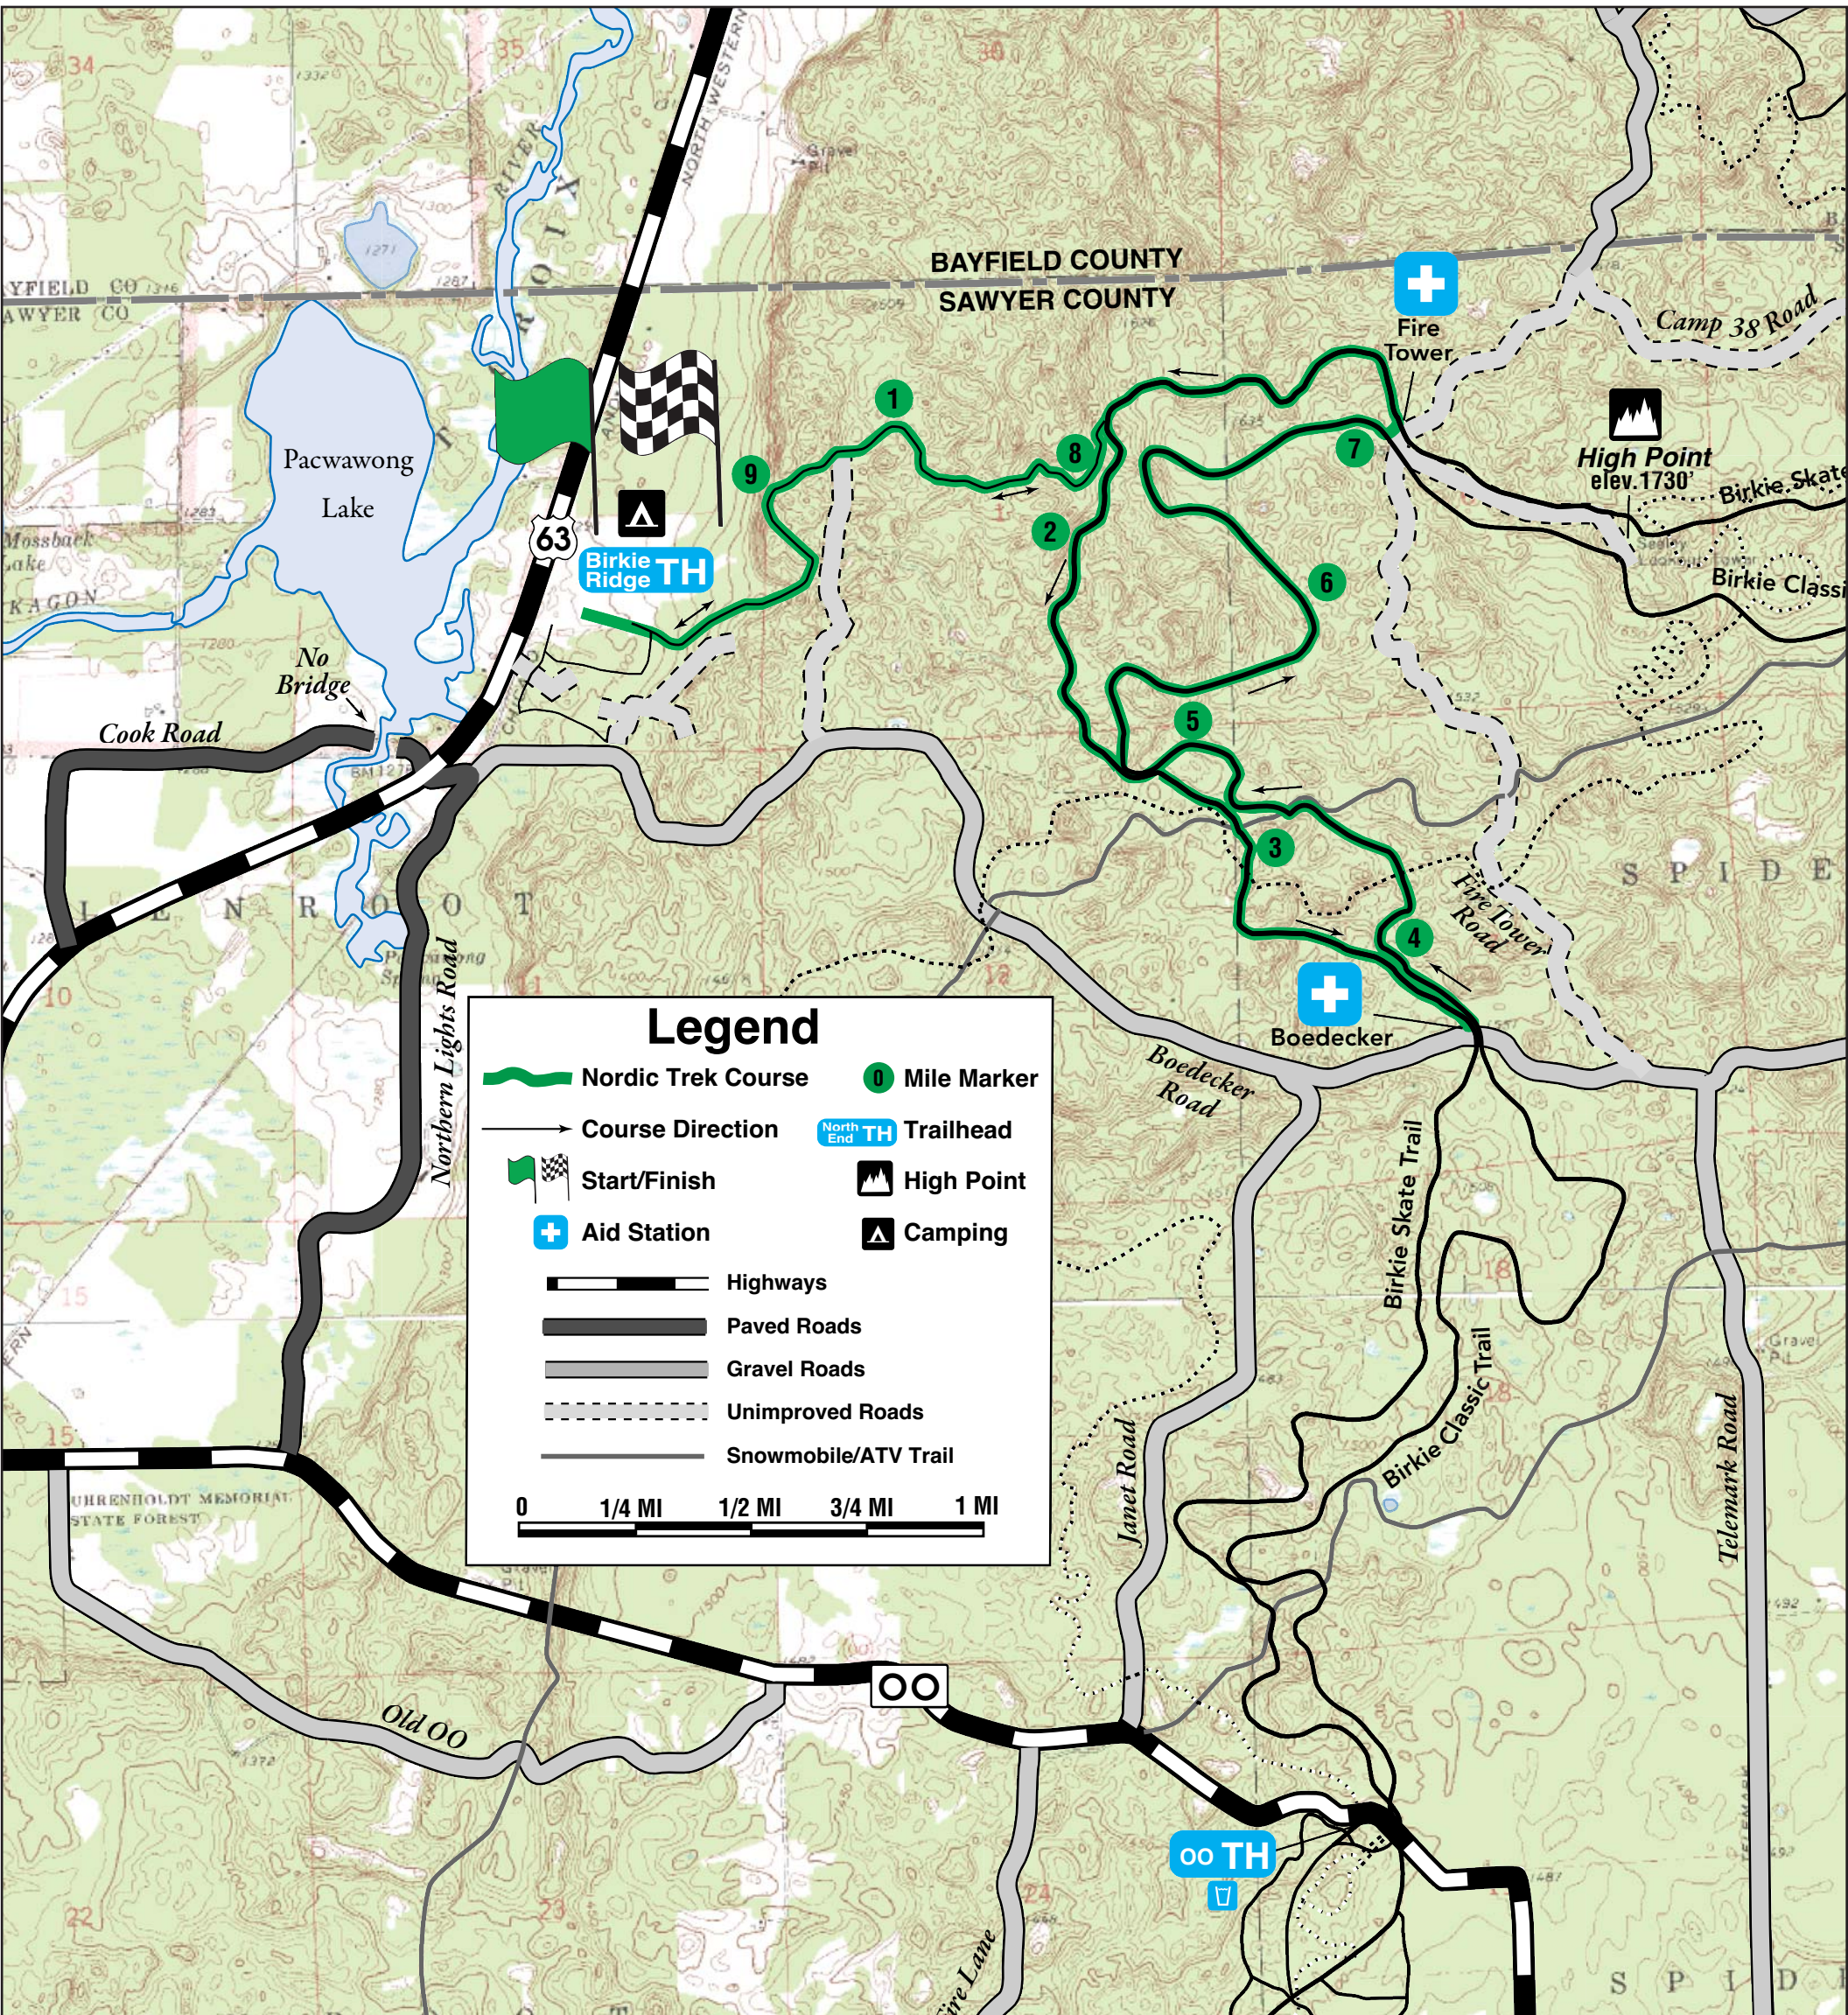

Nordic Trek Course

2017 **BIRKIE**
Trail Run Festival

Presented by

salomon

slumberland
BIRKIE
Ski. Run. Bike. Live!