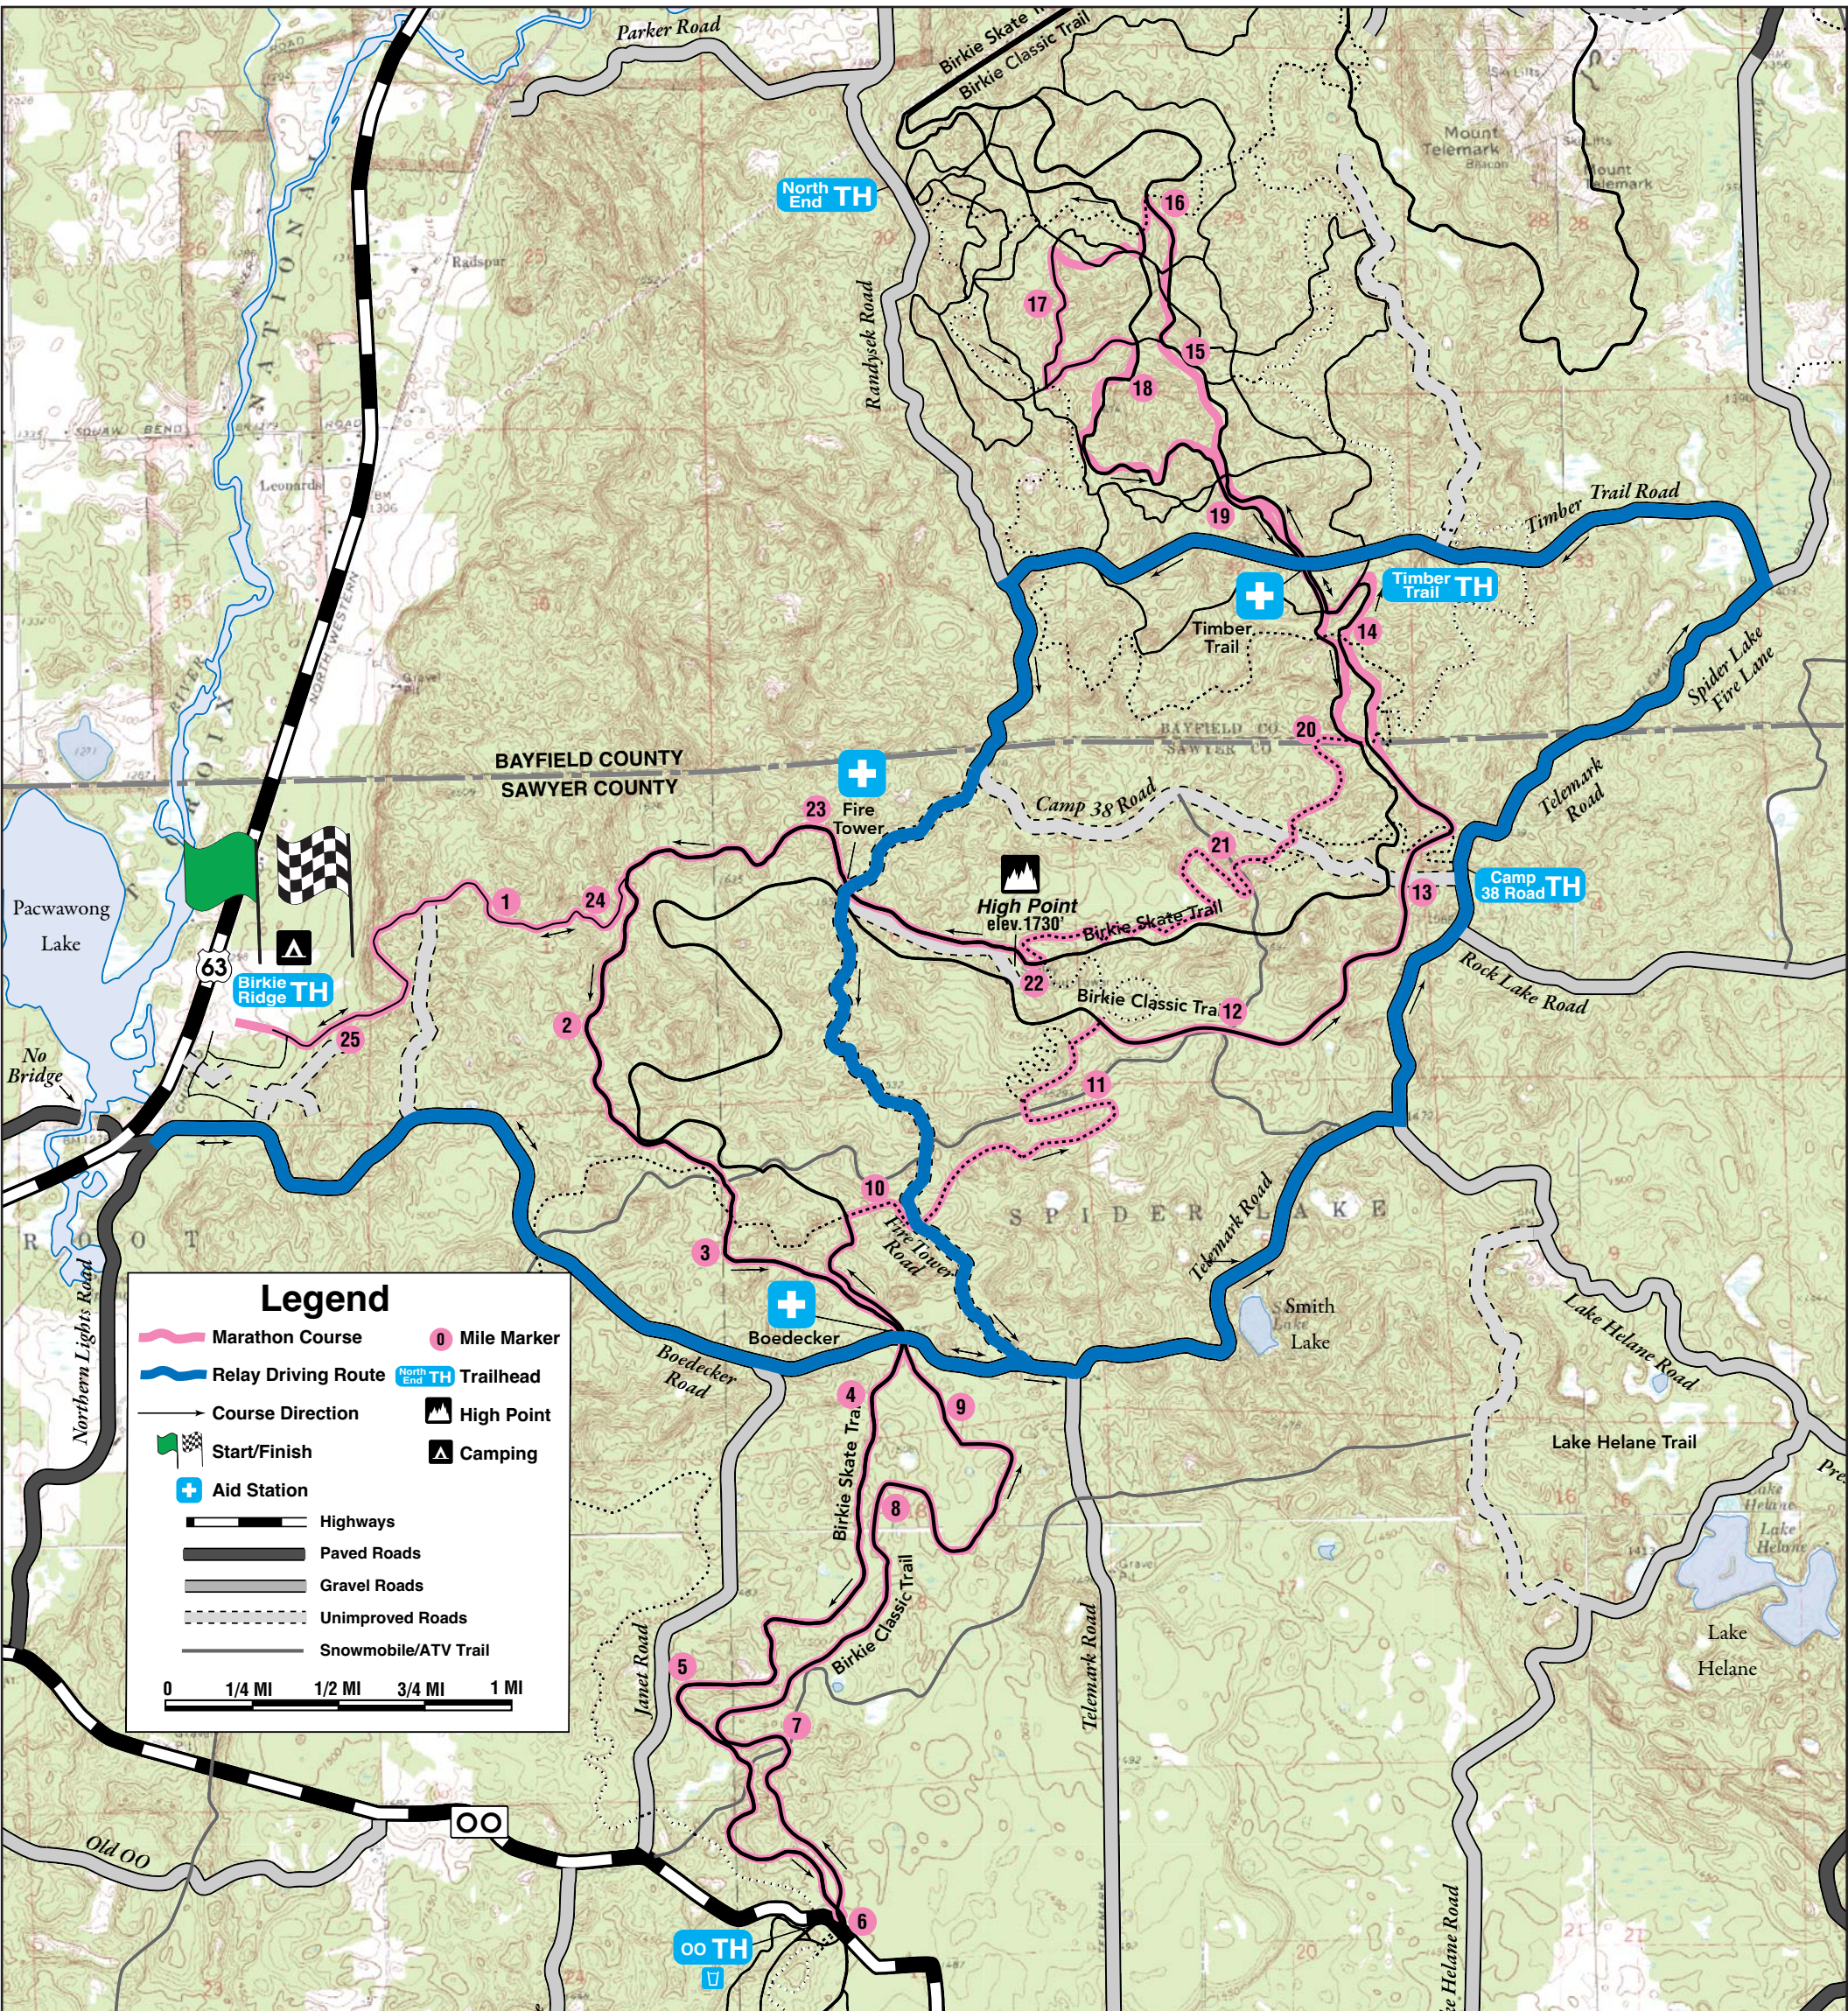

Marathon & Relay Course

2017 **BIRKIE**
Trail Run Festival

Presented by

salomon

Marathon Presented by

slumberland
BIRKIE

Ski. Run. Bike. Live!

Relay Presented by