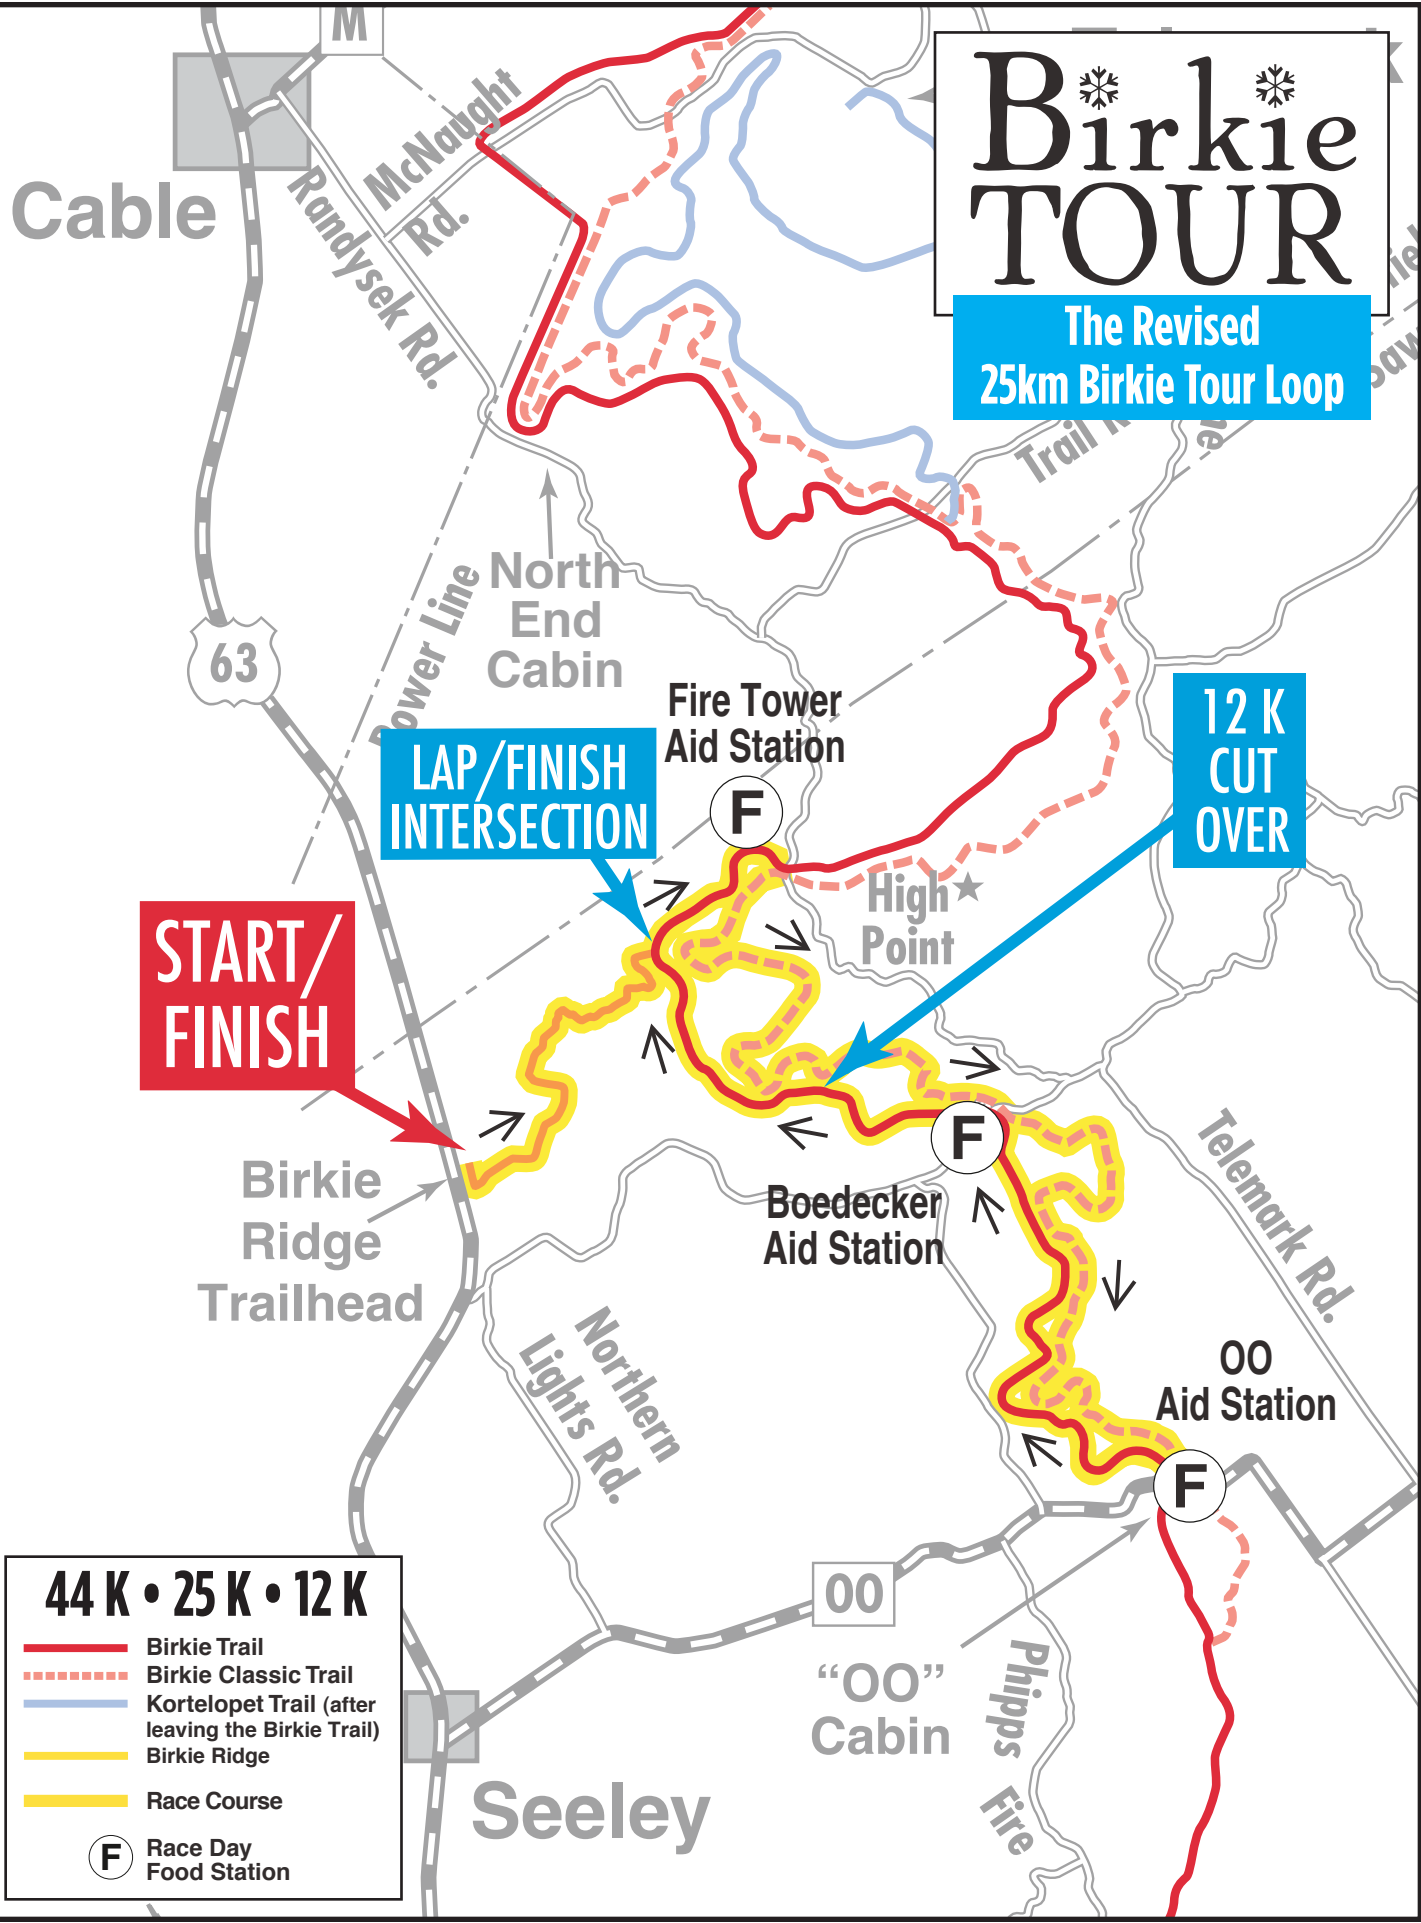

# Birkie TOUR

The Revised  
25km Birkie Tour Loop

START/  
FINISH

LAP/  
FINISH  
INTERSECTION

12 K  
CUT  
OVER

**44 K • 25 K • 12 K**

- Birkie Trail
- Birkie Classic Trail
- Kortelopet Trail (after leaving the Birkie Trail)
- Birkie Ridge
- Race Course
- Race Day Food Station