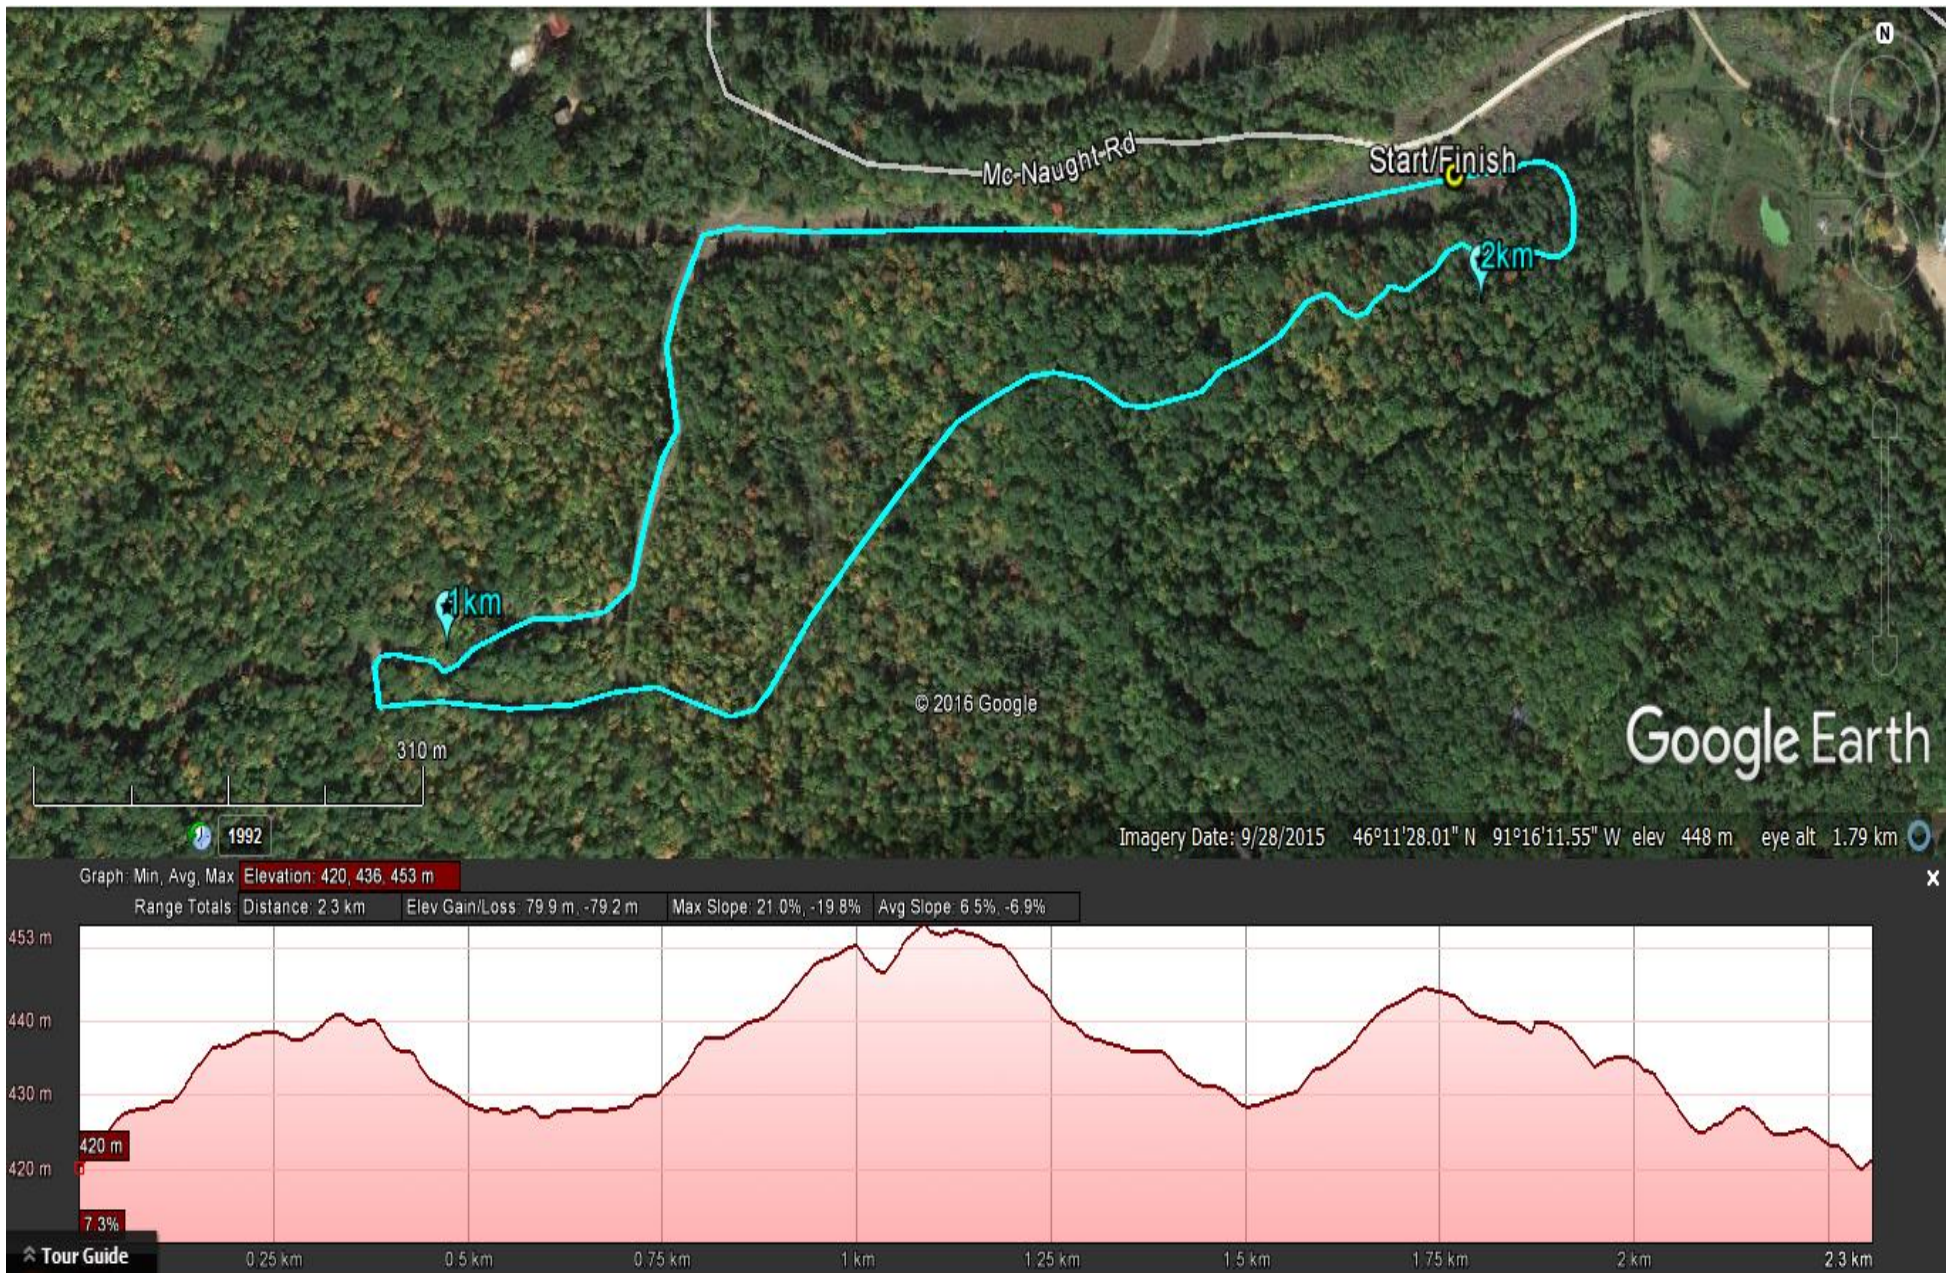

# Double Pole Derby High School Interval Start Free Technique 7km race (3 X 2.3km)

1-2.3km lap: Total Climb- 80m, Height Differential- 33m, Maximum climb-29m