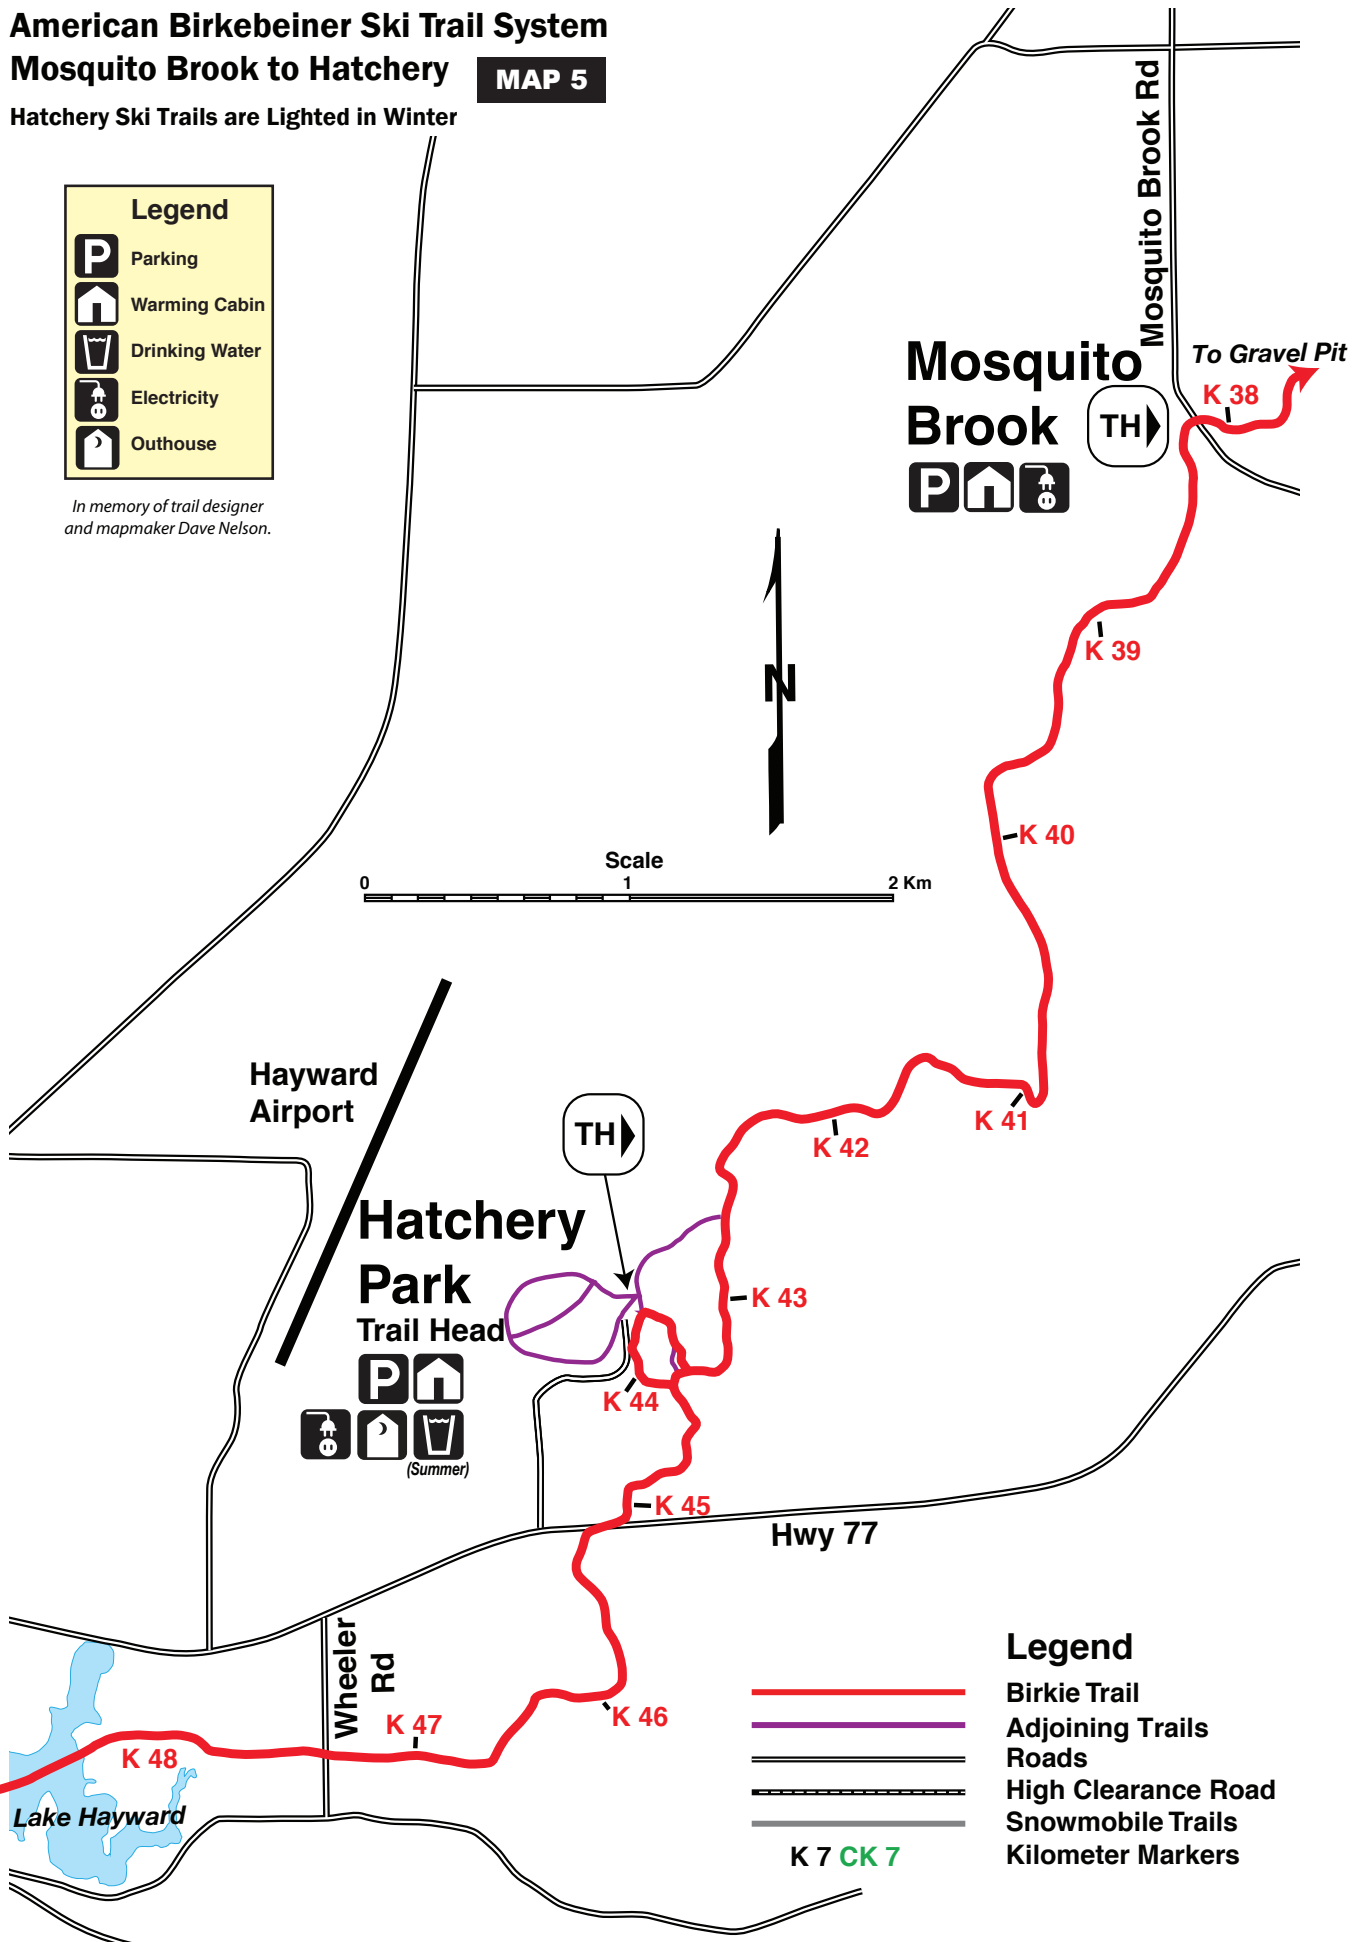

# American Birkebeiner Ski Trail System

## Mosquito Brook to Hatchery MAP 5

Hatchery Ski Trails are Lighted in Winter

**Legend**

- Parking
- Warming Cabin
- Drinking Water
- Electricity
- Outhouse

*In memory of trail designer and mapmaker Dave Nelson.*

**Legend**

- Birkie Trail
- Adjoining Trails
- Roads
- High Clearance Road
- Snowmobile Trails
- Kilometer Markers