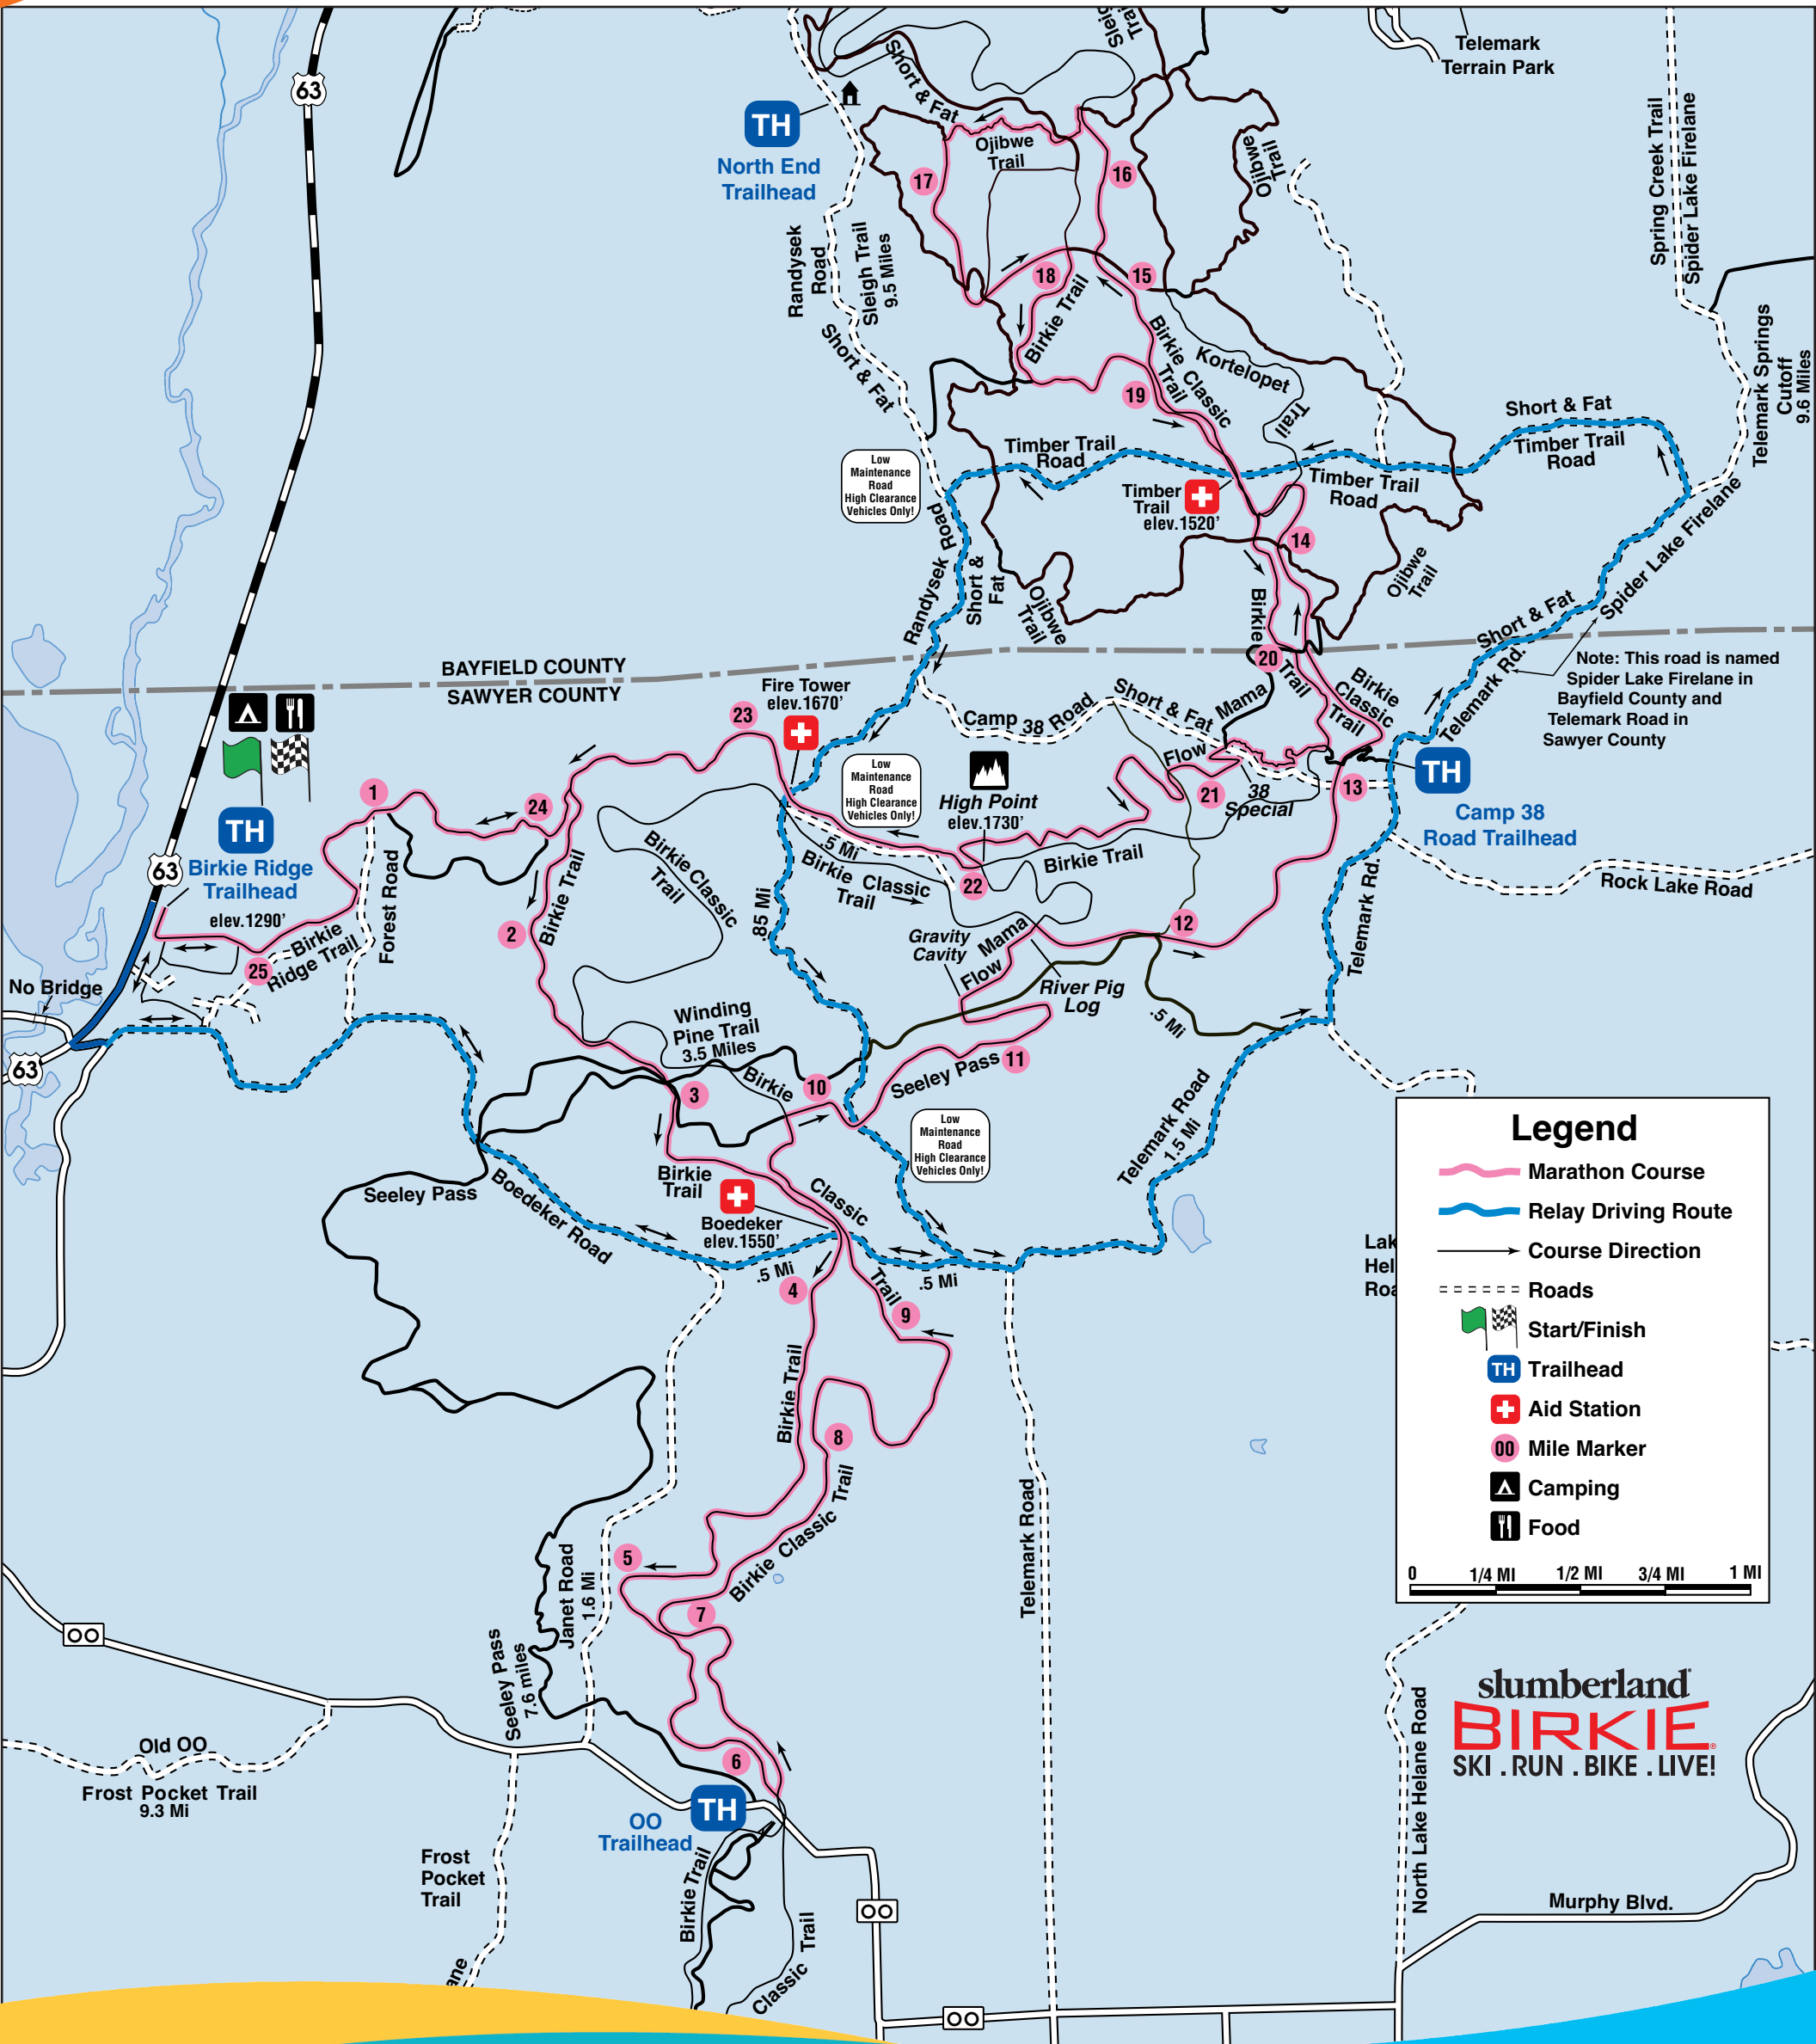

BIRKIE TRAIL RUN & TREK MARATHON COURSE

Presented by  salomon

slumberland
BIRKIE.
SKI . RUN . BIKE . LIVE!

SKI . RUN . BIKE . LIVE!