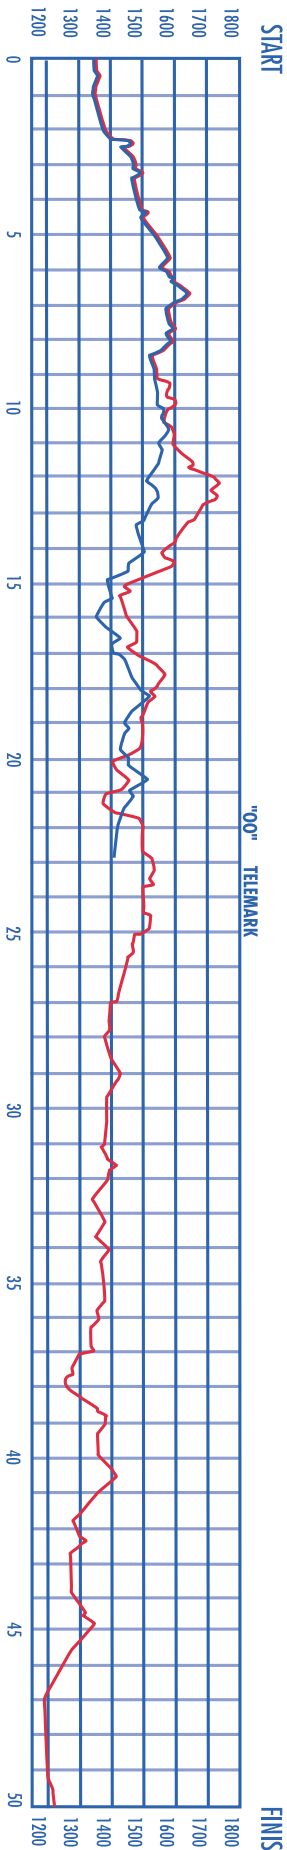

ELEVATION IN FEET ABOVE SEA LEVEL

- Birkie Trail
- Birkie Classic Trail
- Kortelopet Trail
- Birkie Ridge Trail
- ★ Race Day Food Station

Birkebeiner Skate & Classic Finish