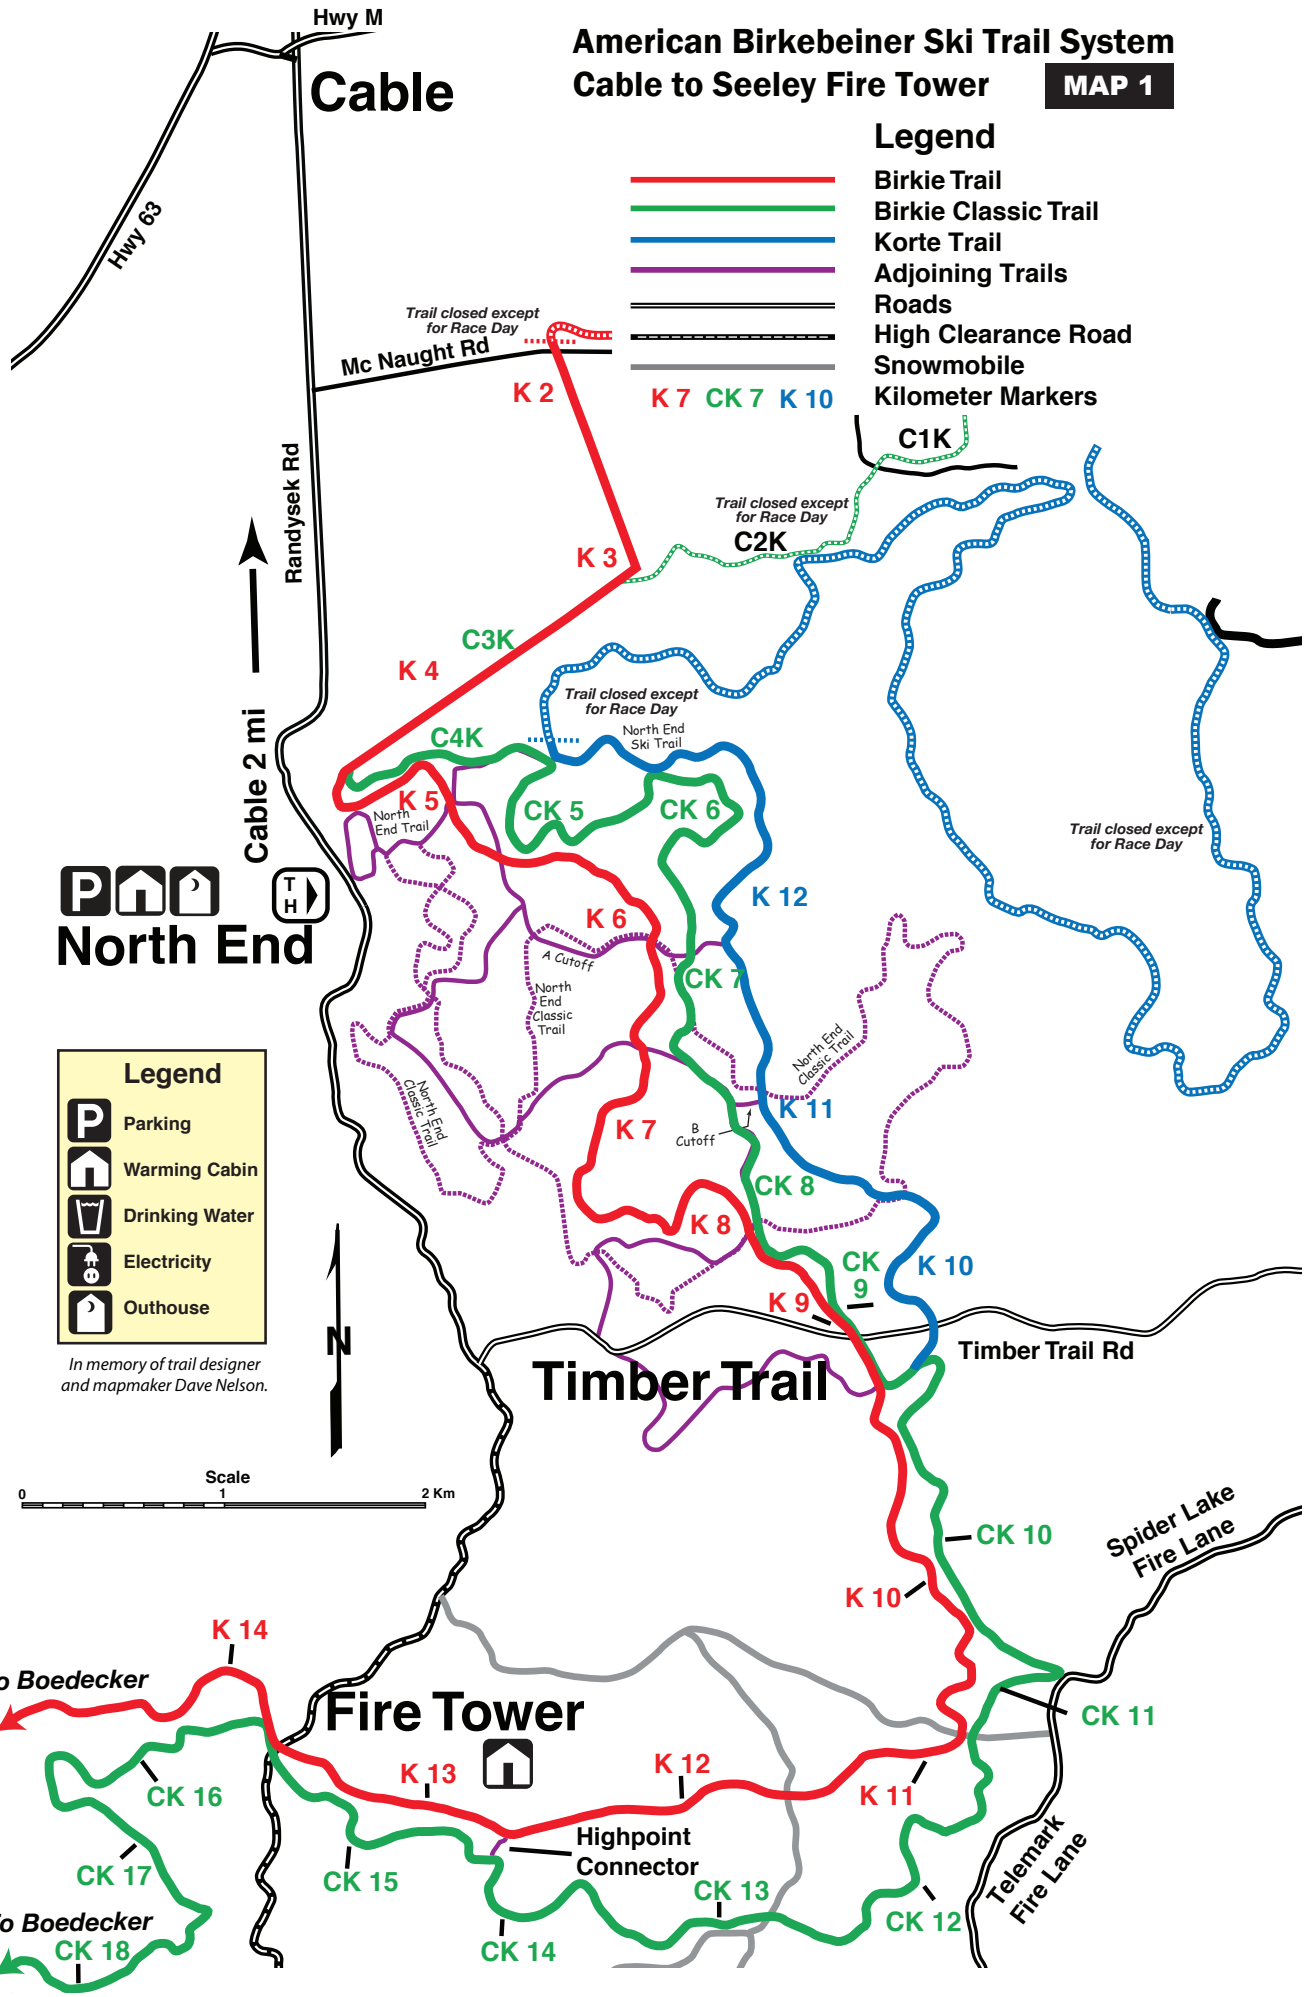

# American Birkebeiner Ski Trail System

## Cable to Seeley Fire Tower

**MAP 1**

### Legend

- Birkie Trail
- Birkie Classic Trail
- Korte Trail
- Adjoining Trails
- Roads
- High Clearance Road
- Snowmobile
- Kilometer Markers

**P** **H** **P** **TH**  
**North End**

- Legend**
- P** Parking
  - H** Warming Cabin
  - ☕** Drinking Water
  - ⚡** Electricity
  - 🚽** Outhouse

*In memory of trail designer and mapmaker Dave Nelson.*

To Boedecker

To Boedecker

**Fire Tower**

**Timber Trail**

Timber Trail Rd

Spider Lake Fire Lane

Telemark Fire Lane