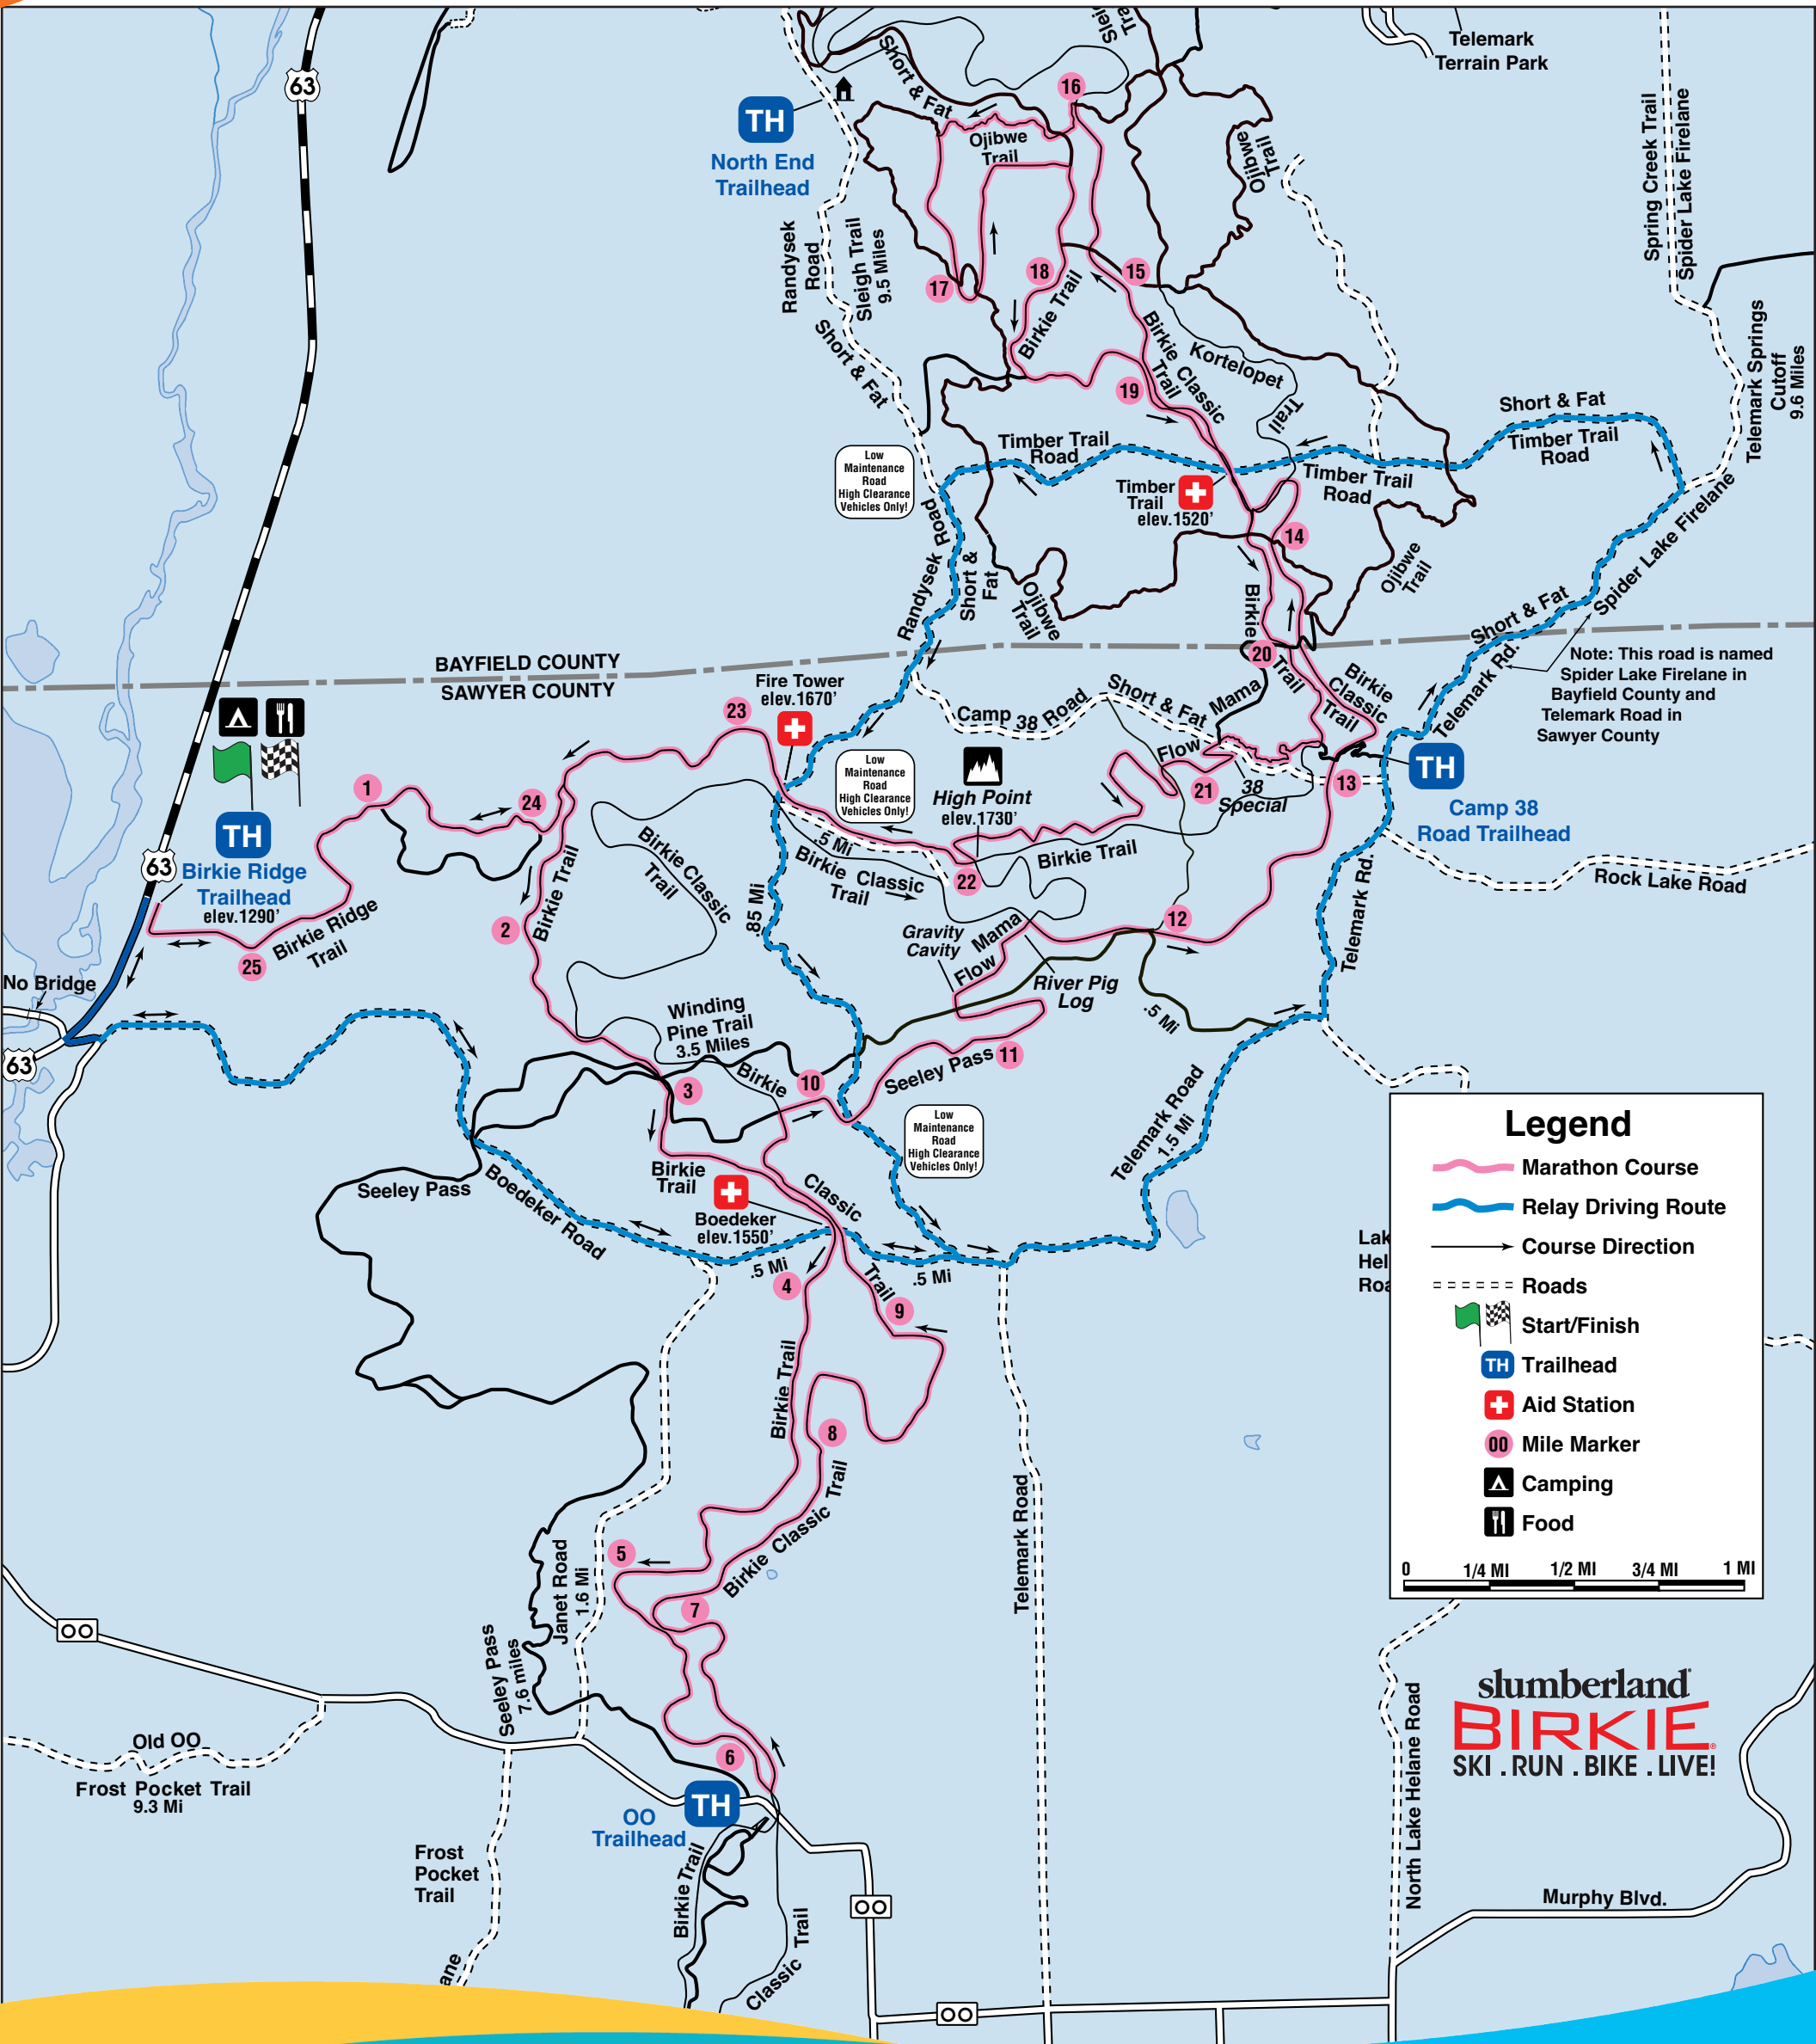

# BIRKIE TRAIL RUN & TREK MARATHON COURSE

Presented by  salomon

slumberland  
**BIRKIE**  
SKI . RUN . BIKE . LIVE!

SKI . RUN . BIKE . LIVE!