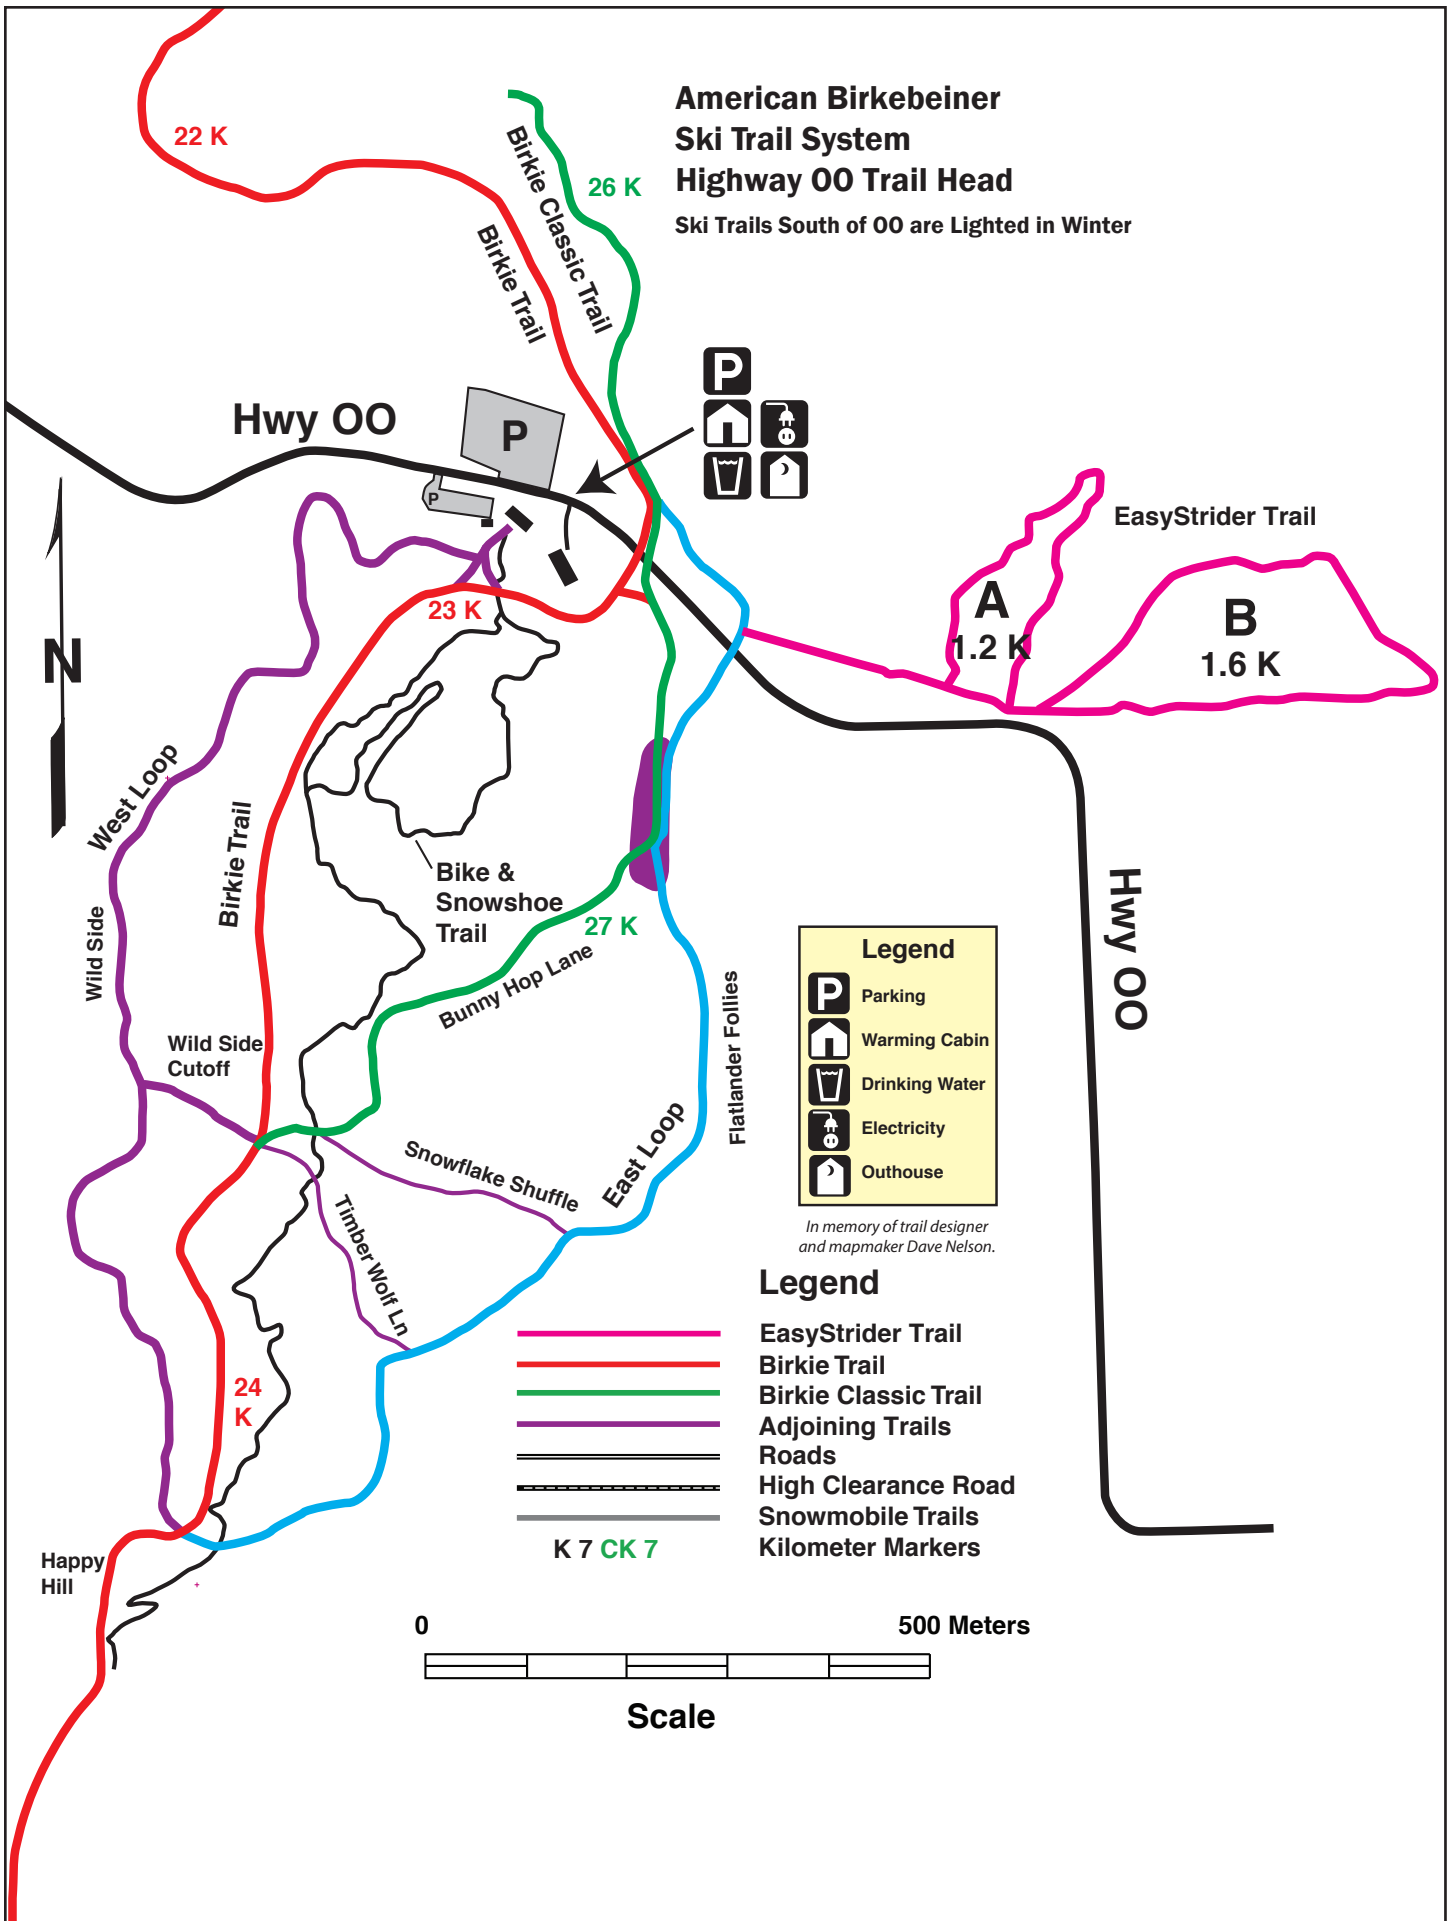

# American Birkebeiner Ski Trail System Highway 00 Trail Head

Ski Trails South of 00 are Lighted in Winter

Hwy 00

Hwy 00

EasyStrider Trail

A  
1.2 K

B  
1.6 K

22 K

26 K

23 K

27 K

24 K

K 7 CK 7

**Legend**

- Parking
- Warming Cabin
- Drinking Water
- Electricity
- Outhouse

*In memory of trail designer and mapmaker Dave Nelson.*

**Legend**

- EasyStrider Trail
- Birkie Trail
- Birkie Classic Trail
- Adjoining Trails
- Roads
- High Clearance Road
- Snowmobile Trails
- Kilometer Markers

- 
- 
- 
- 
- 

Wild Side  
West Loop

Wild Side  
Cutoff

Birkie Trail

Bunny Hop Lane

Timber Wolf Ln

Snowflake Shuffle

East Loop

Flatlander Follies

Bike &  
Snowshoe  
Trail

Happy  
Hill