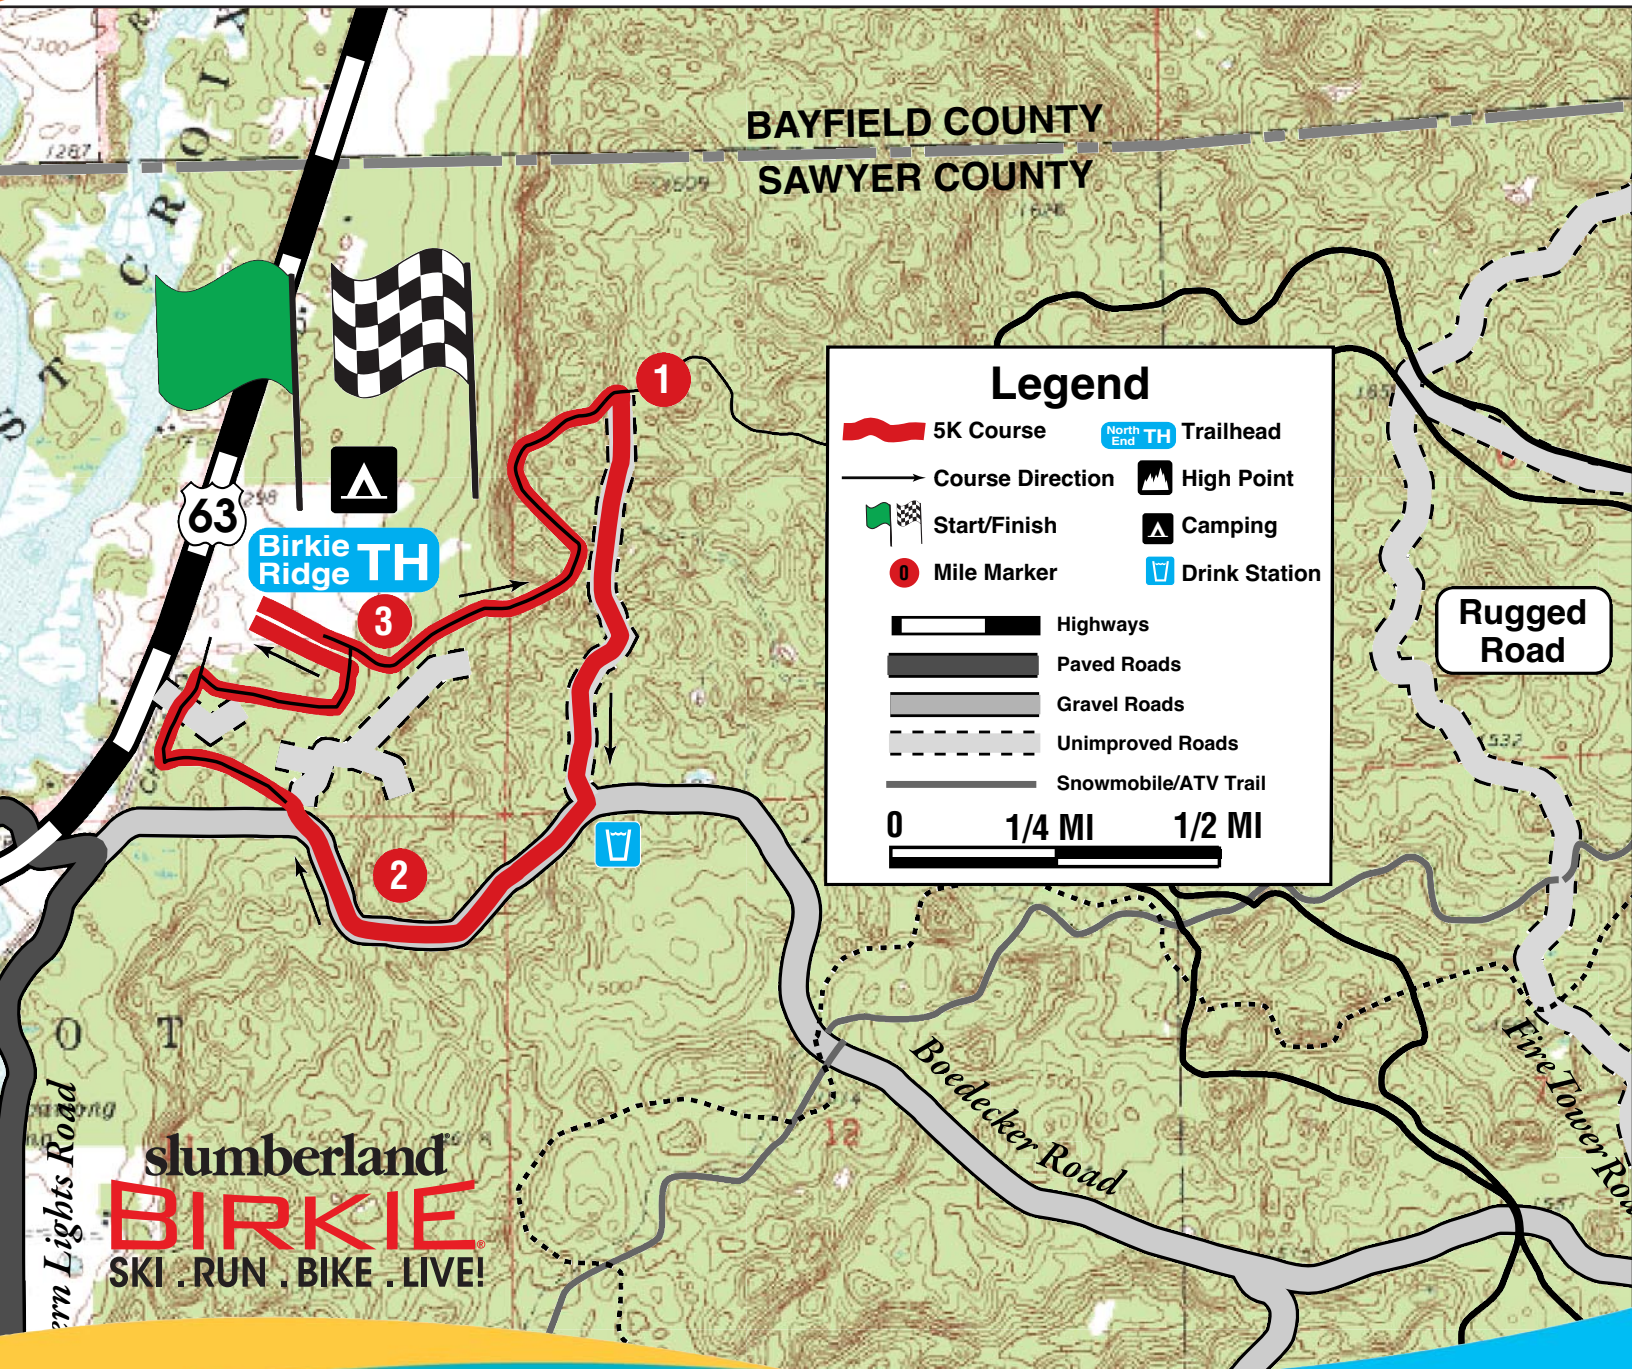

salomon

# BIRKIE TRAIL RUN & TREK 5K COURSE

Presented by

slumberland  
**BIRKIE**  
SKI . RUN . BIKE . LIVE!

SKI . RUN . BIKE . LIVE!