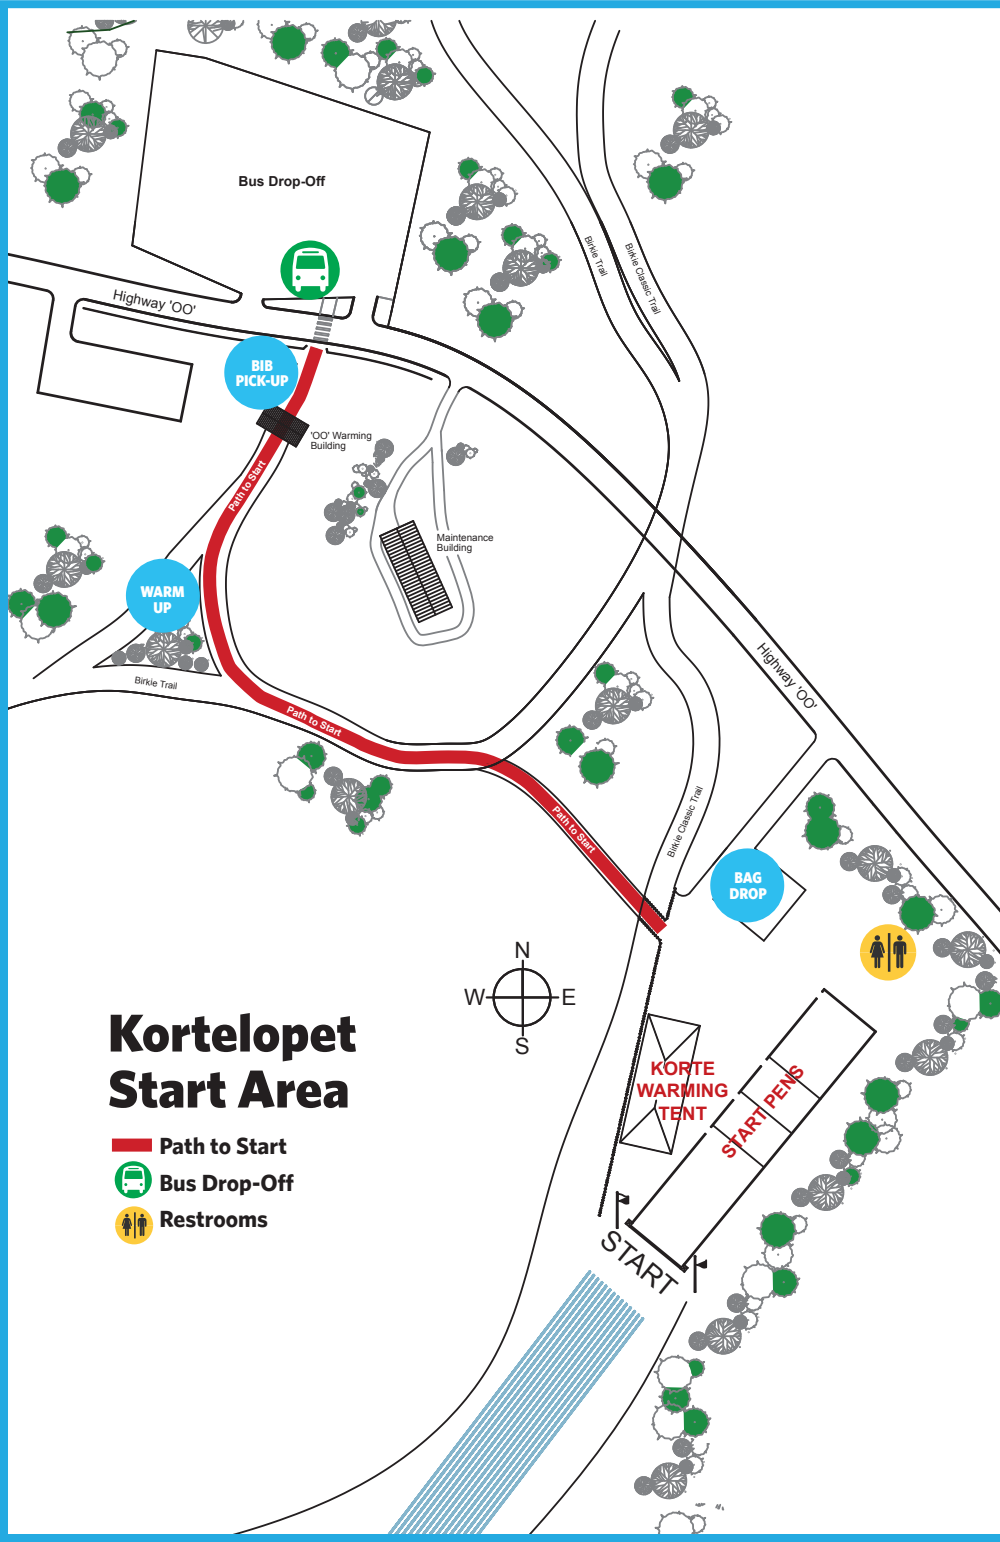

Kortelopet

Kortelopet Start Area

-  Path to Start
-  Bus Drop-Off
-  Restrooms