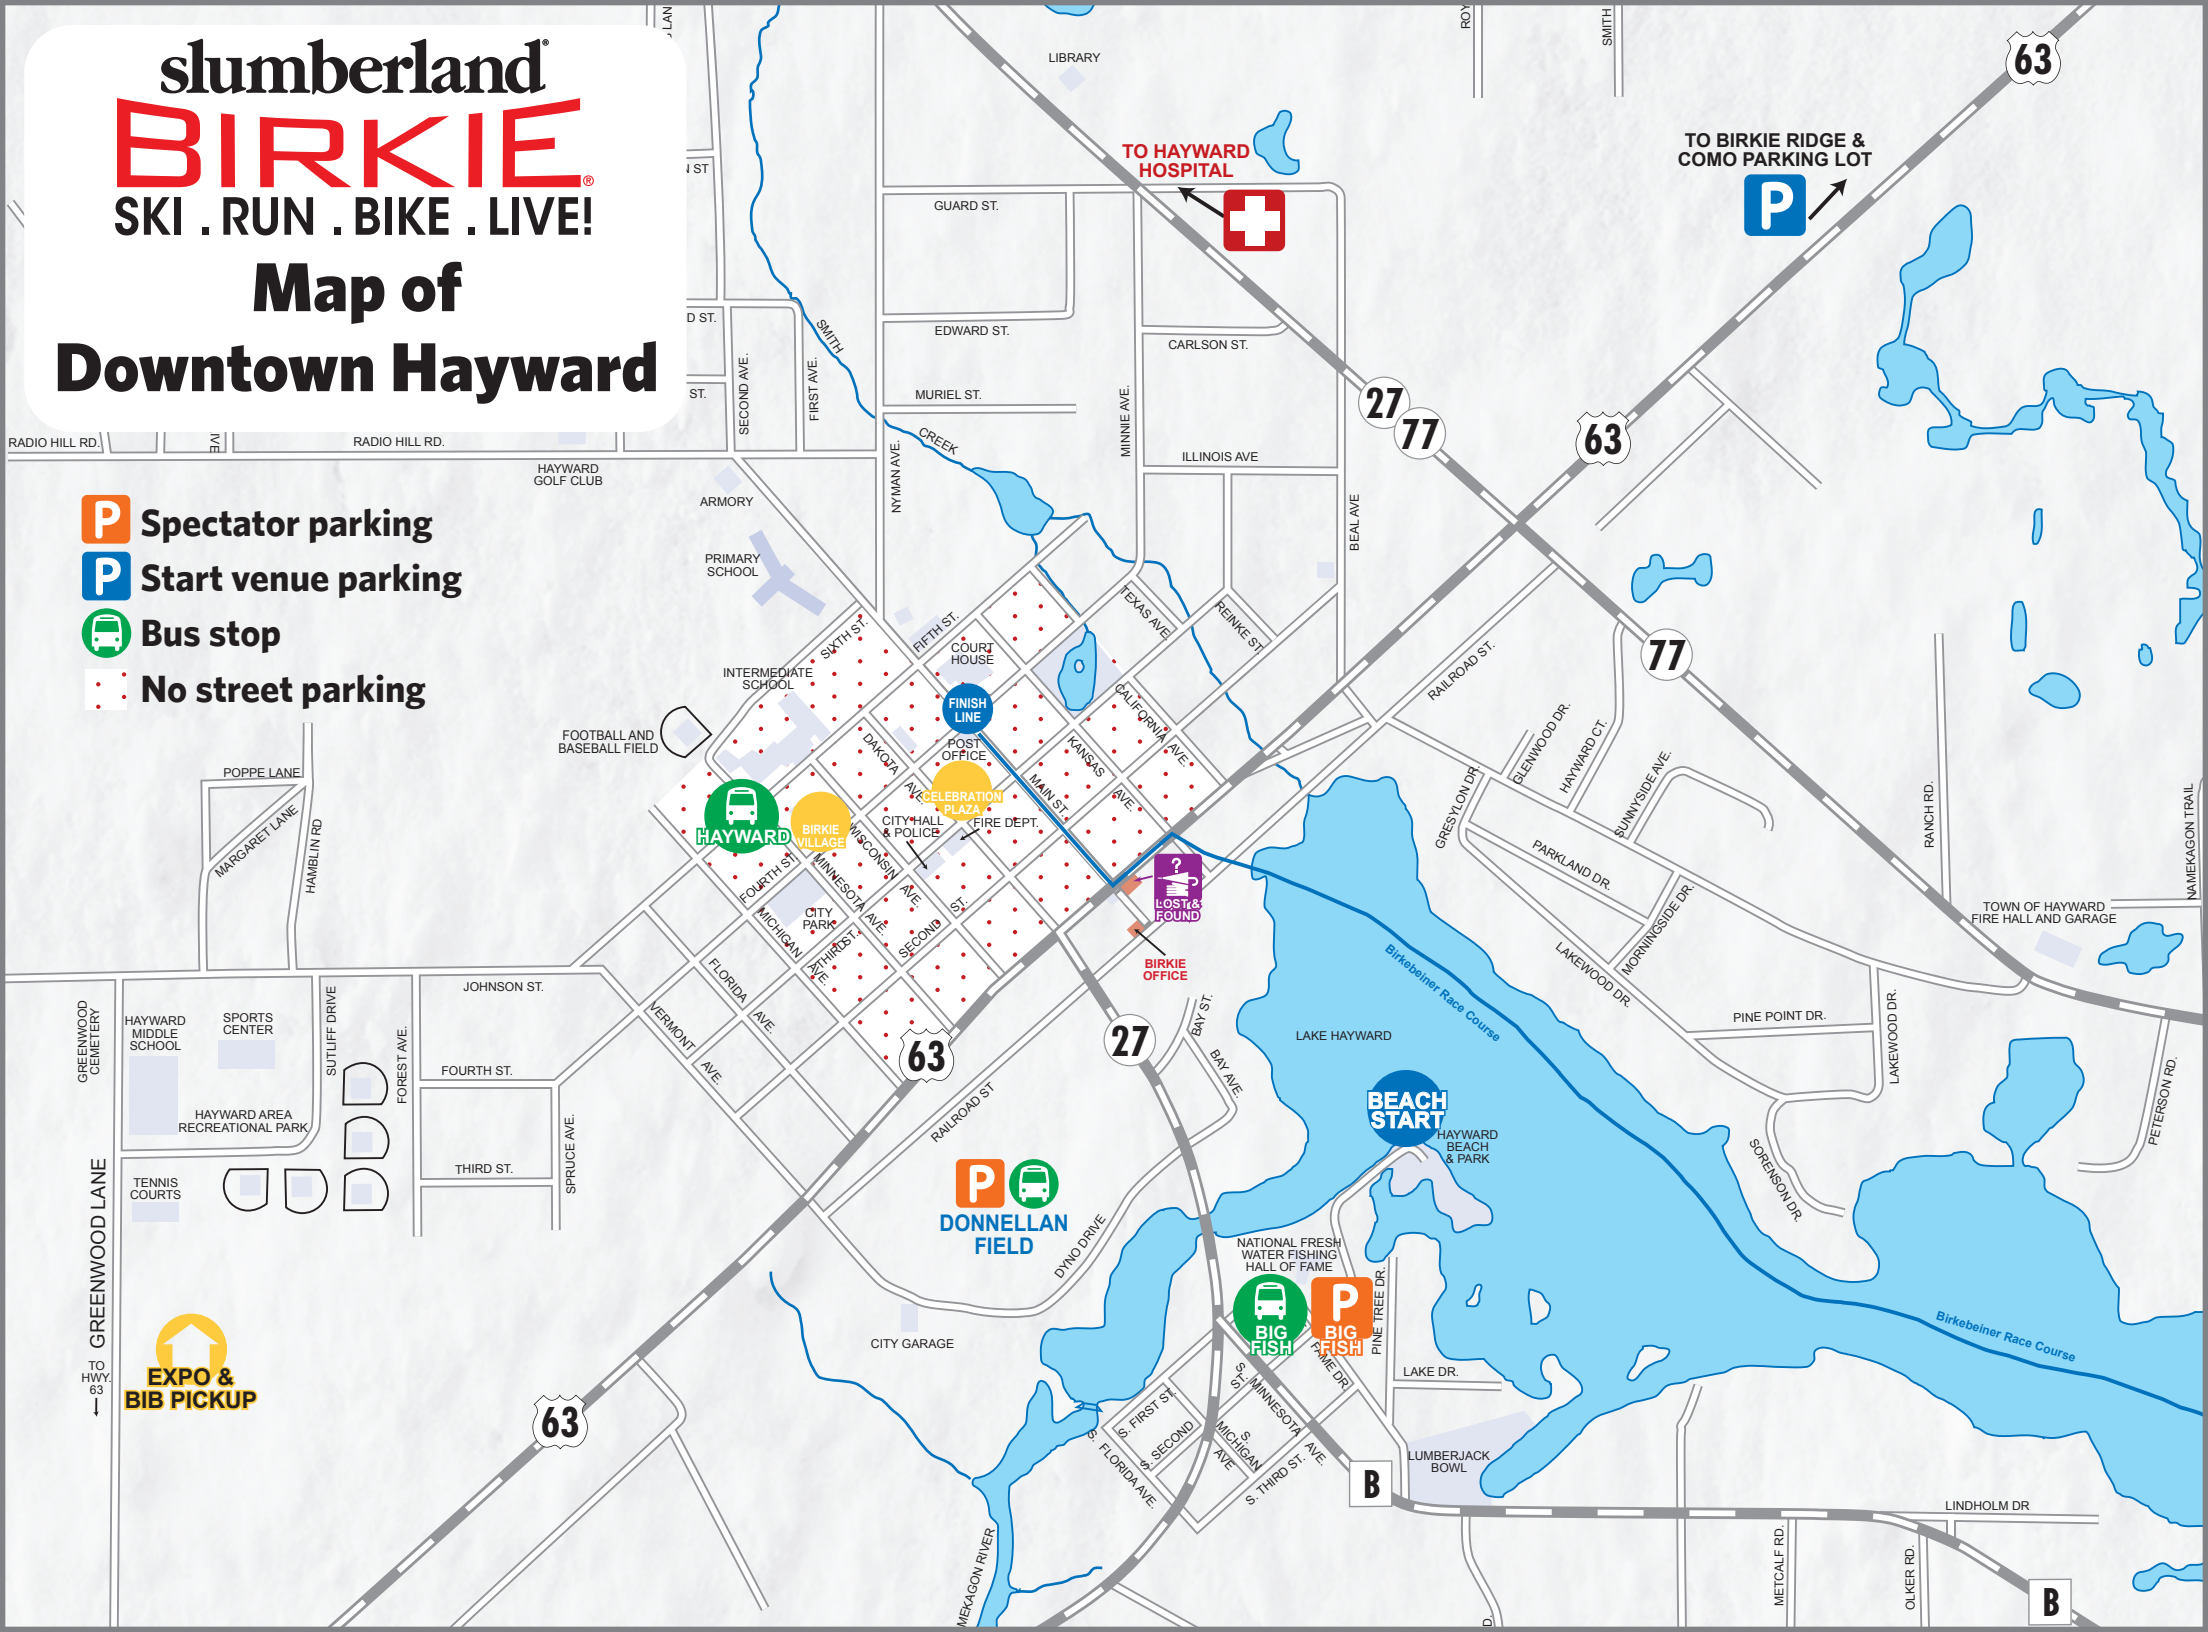

slumberland BIRKIE[®]

SKI . RUN . BIKE . LIVE!

Map of Downtown Hayward

-  Spectator parking
-  Start venue parking
-  Bus stop
-  No street parking

TO HAYWARD HOSPITAL

TO BIRKIE RIDGE & COMO PARKING LOT

EXPO & BIB PICKUP

BEACH START

DONNELLAN FIELD

BIG FISH

B